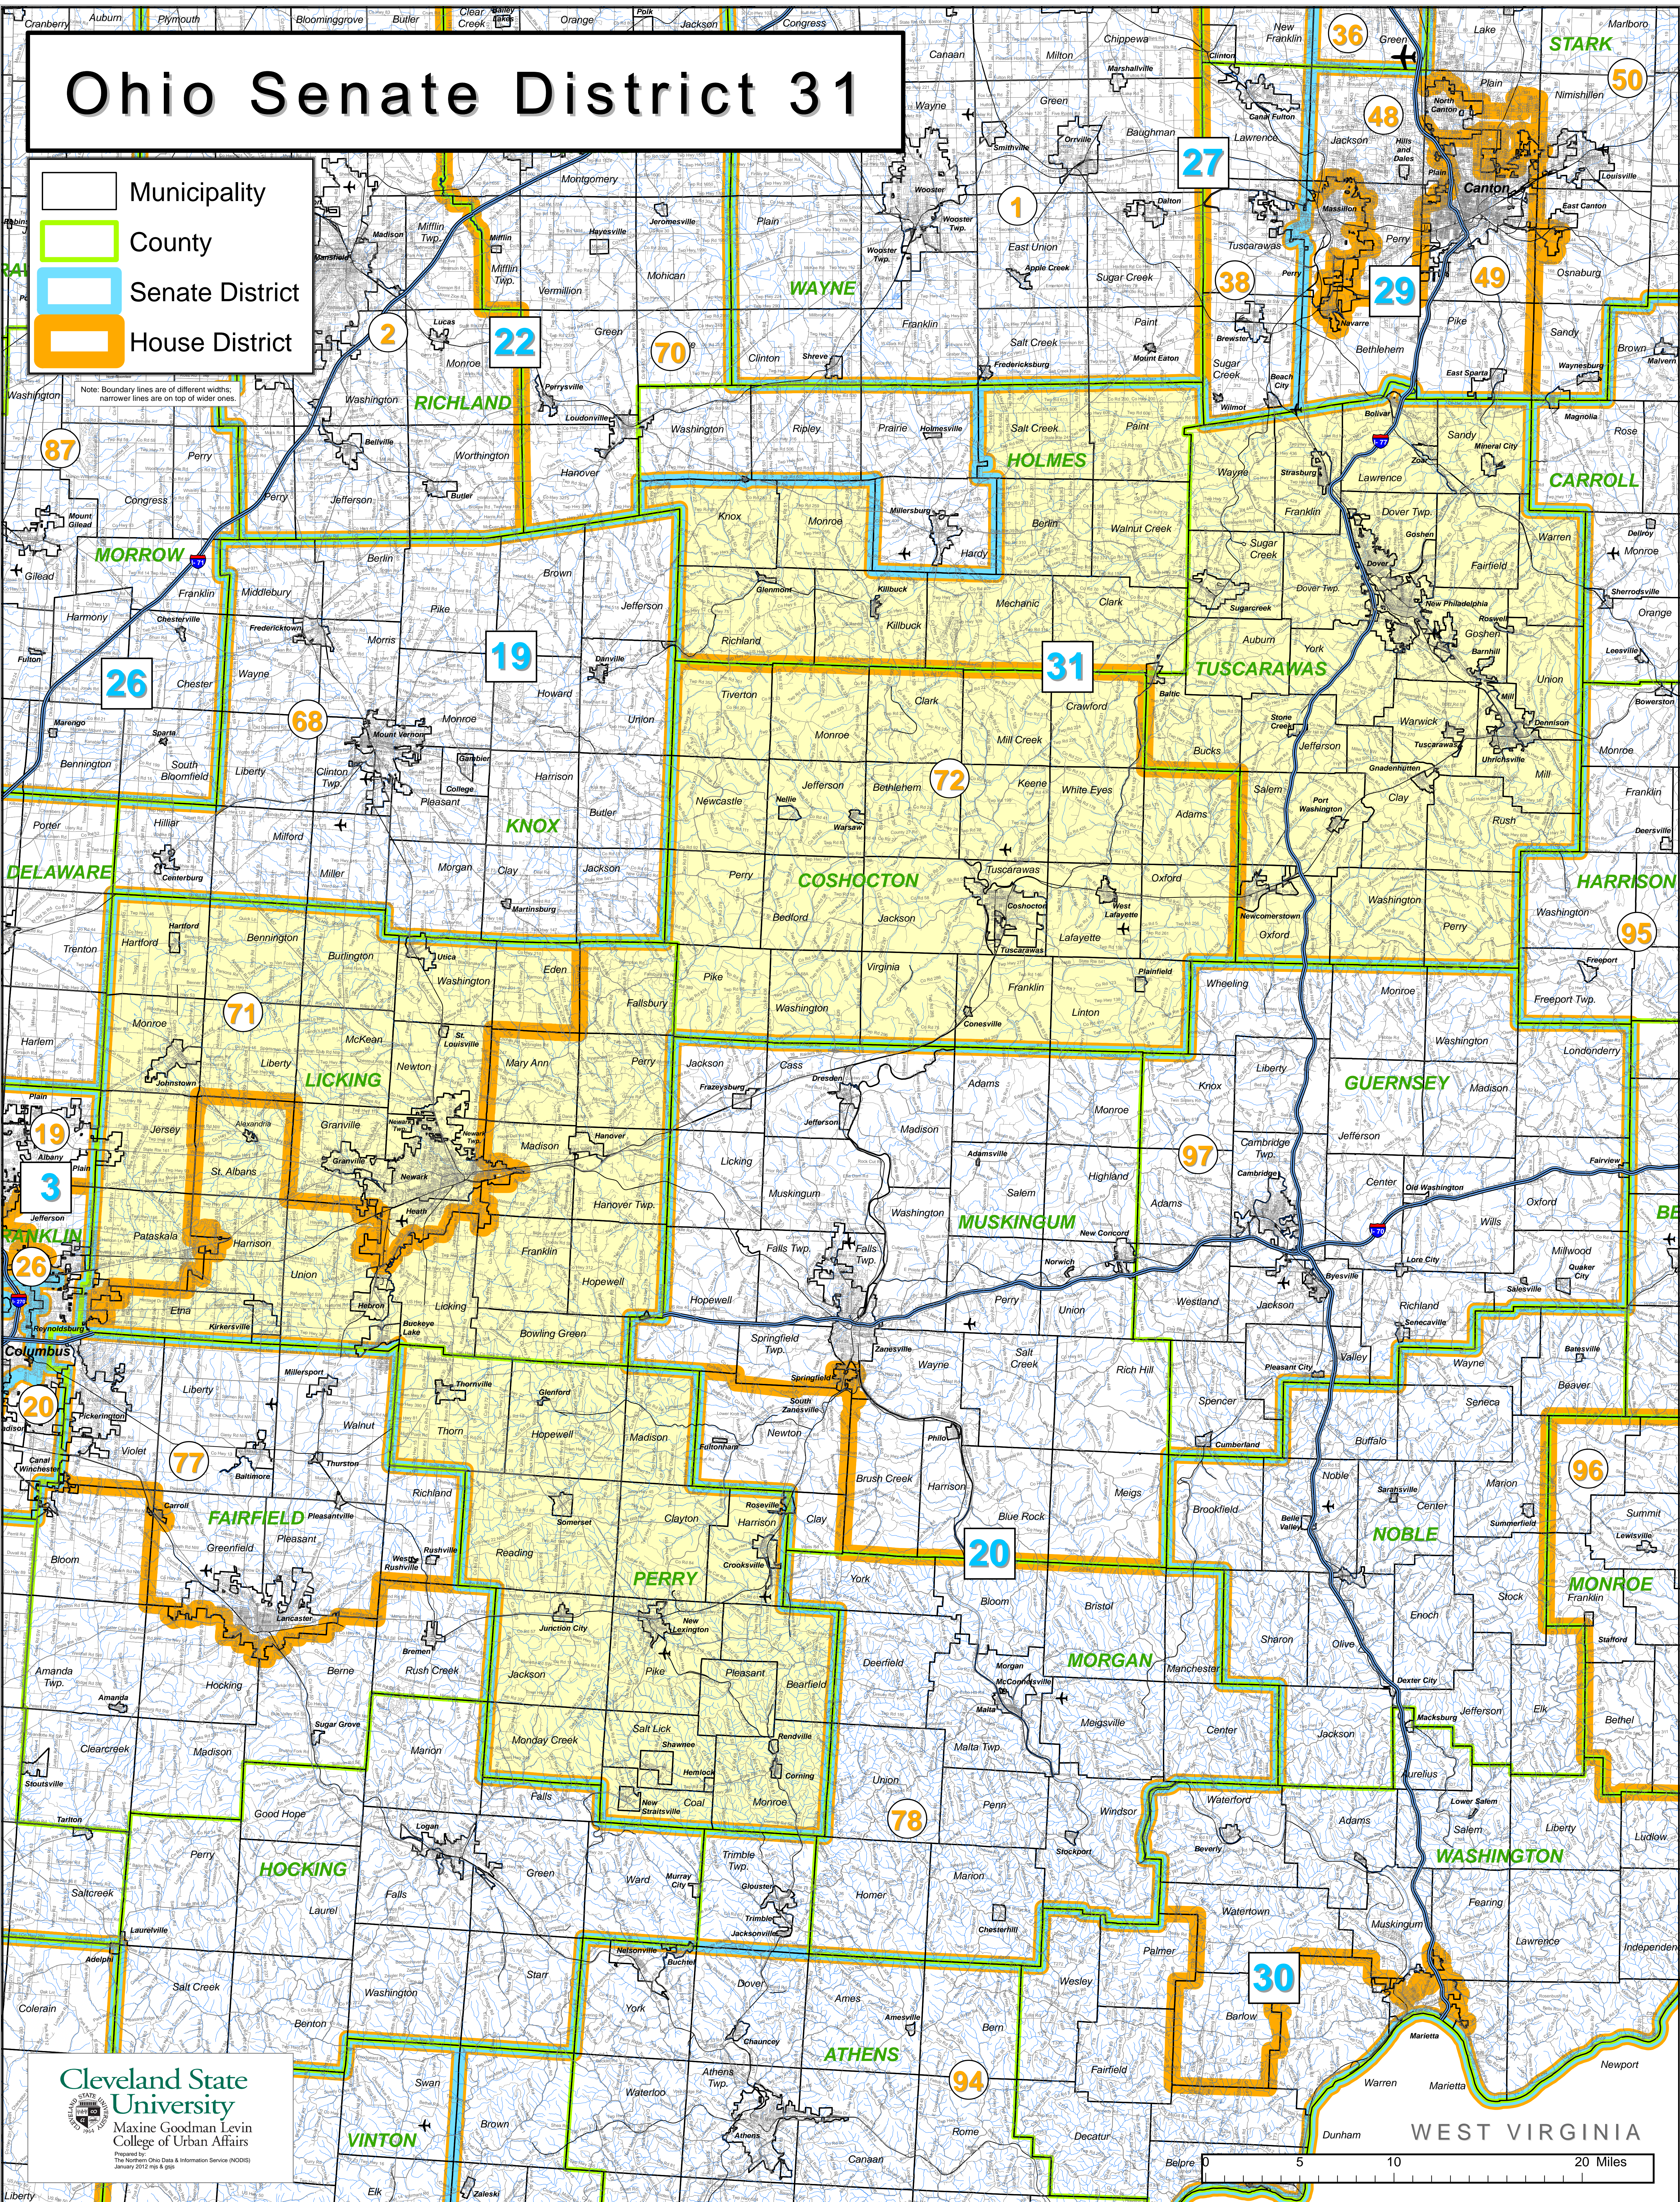

Ohio Senate District 31

- Municipality
- County
- Senate District
- House District

Cleveland State University
Maxine Goodman Levin College of Urban Affairs
Prepared by:
The Northern Ohio Data & Information Service (NODIS)
January 2012 719 & 208