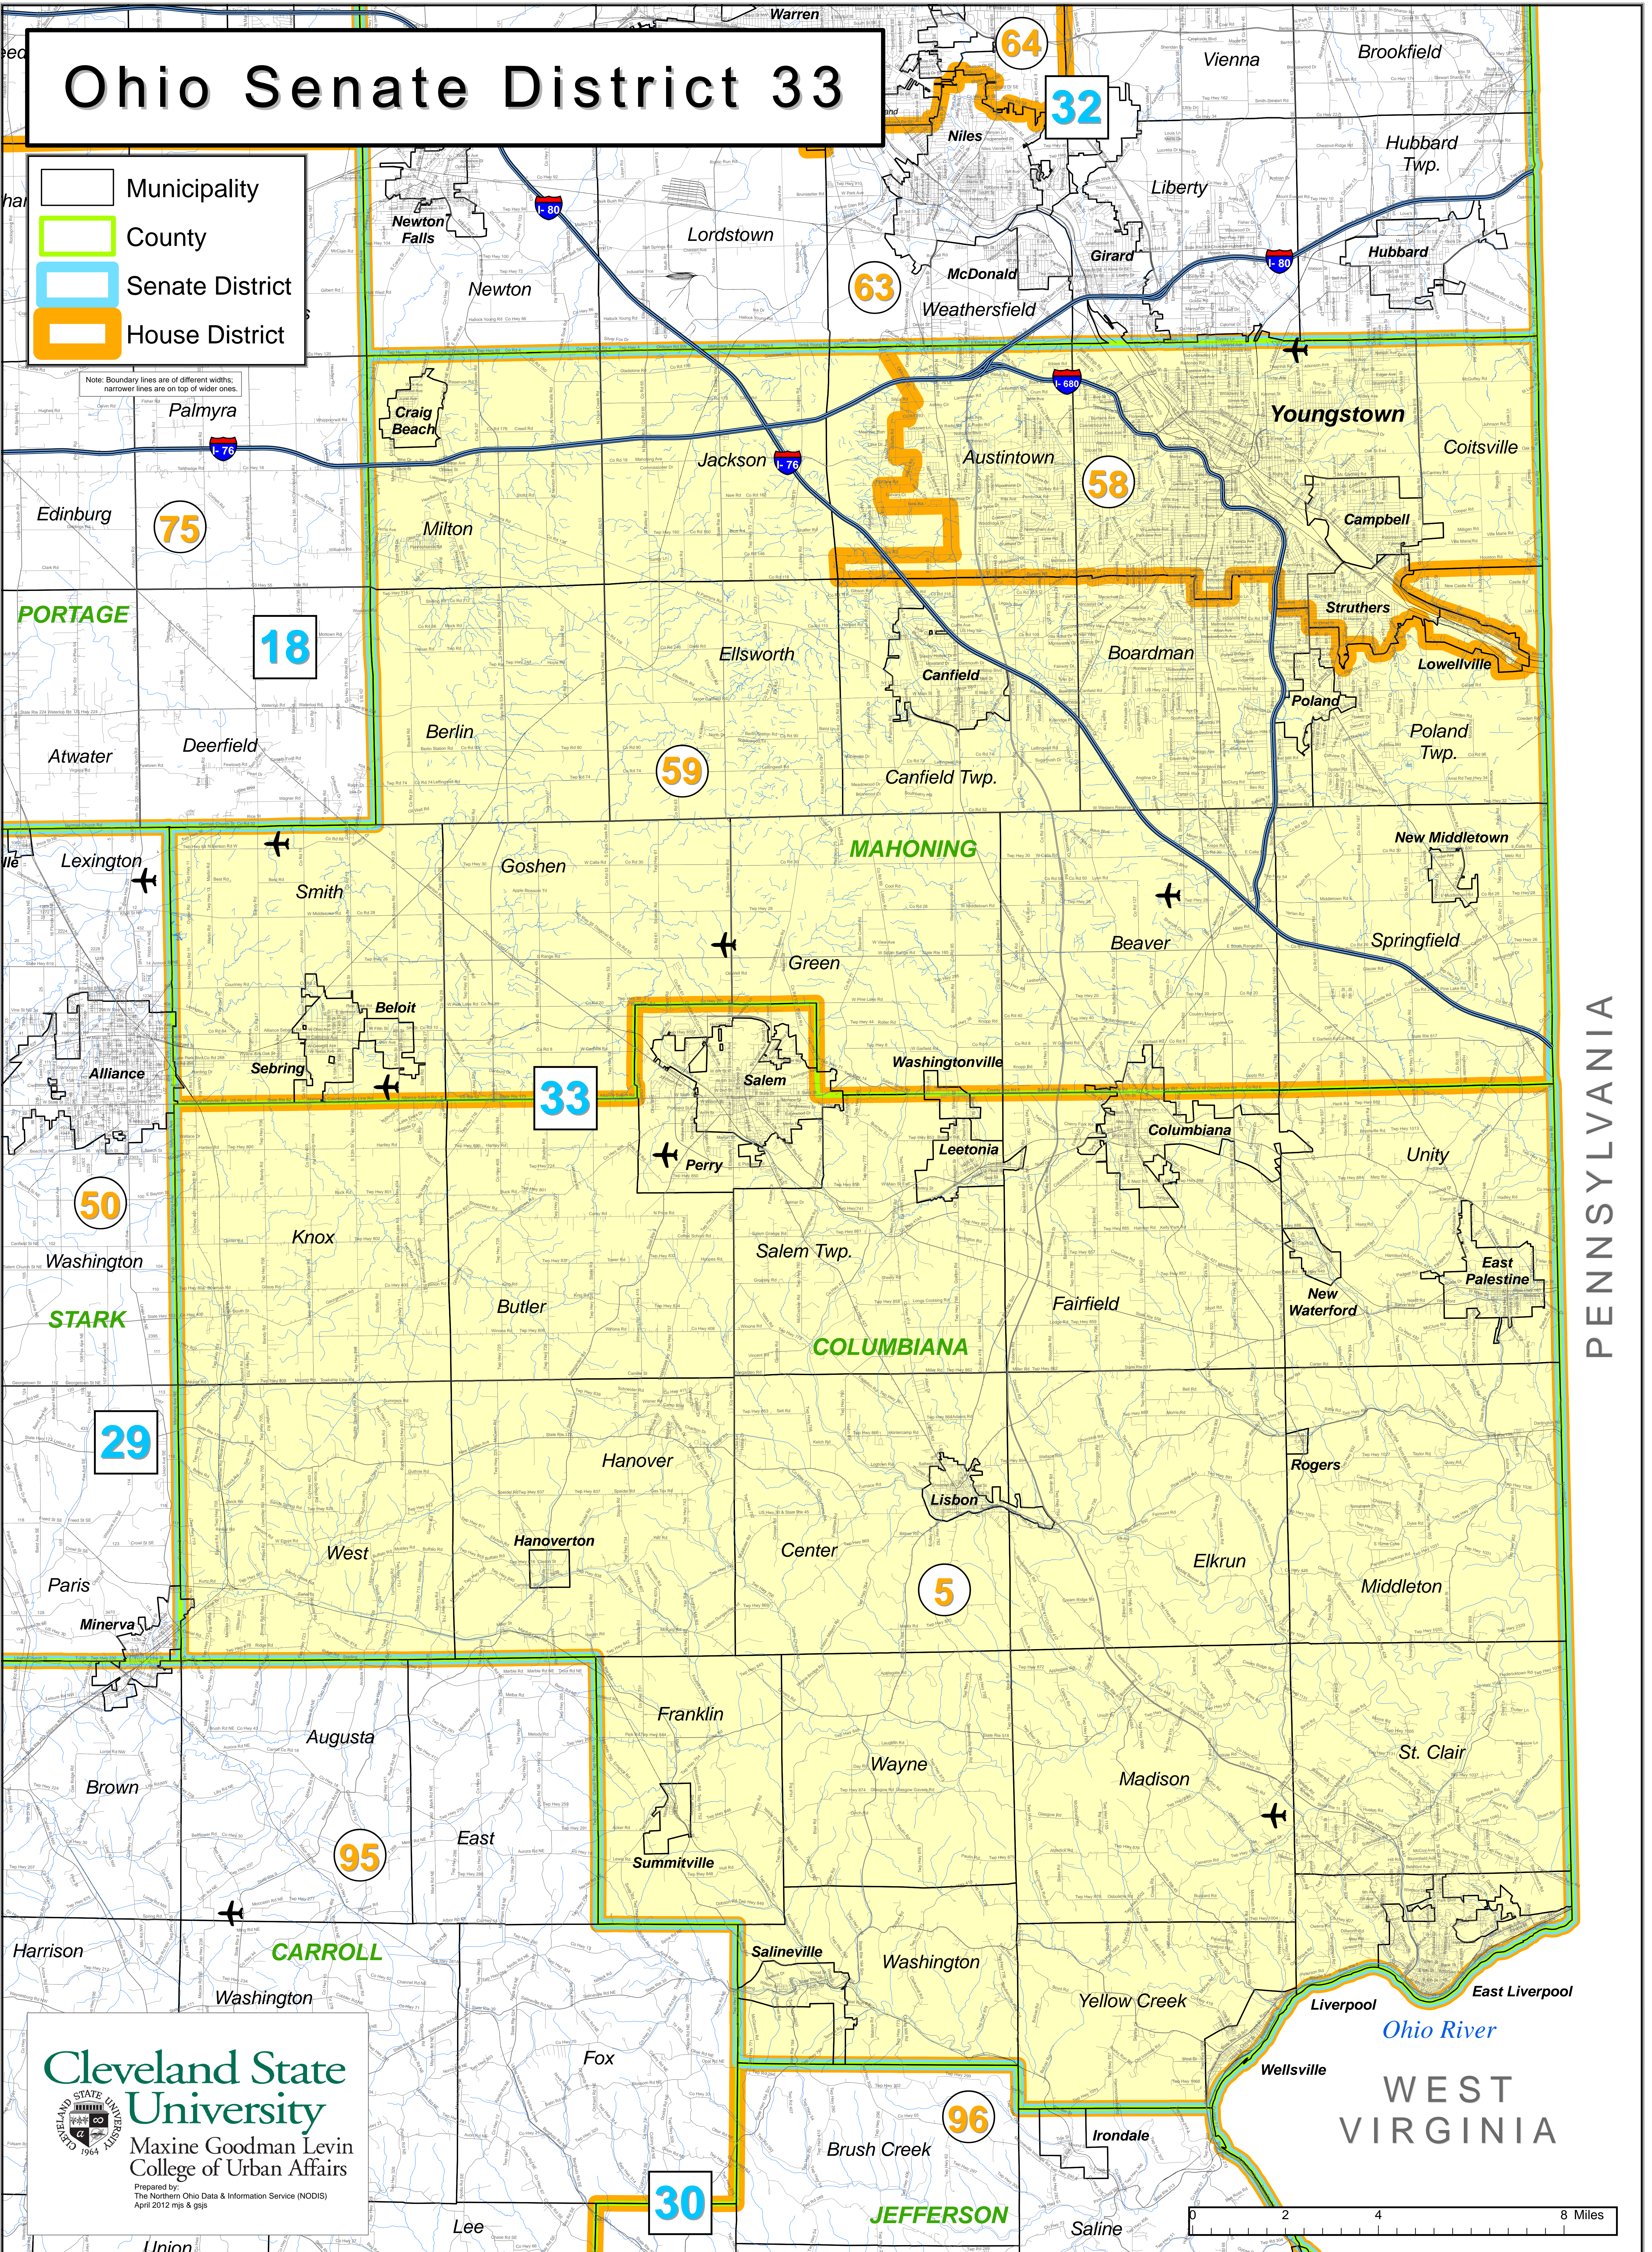

Ohio Senate District 33

- Municipality
- County
- Senate District
- House District

PENNSYLVANIA

WEST VIRGINIA

Cleveland State University
Maxine Goodman Levin College of Urban Affairs
Prepared by:
The Northern Ohio Data & Information Service (NODIS)
April 2012 mjs & gsj