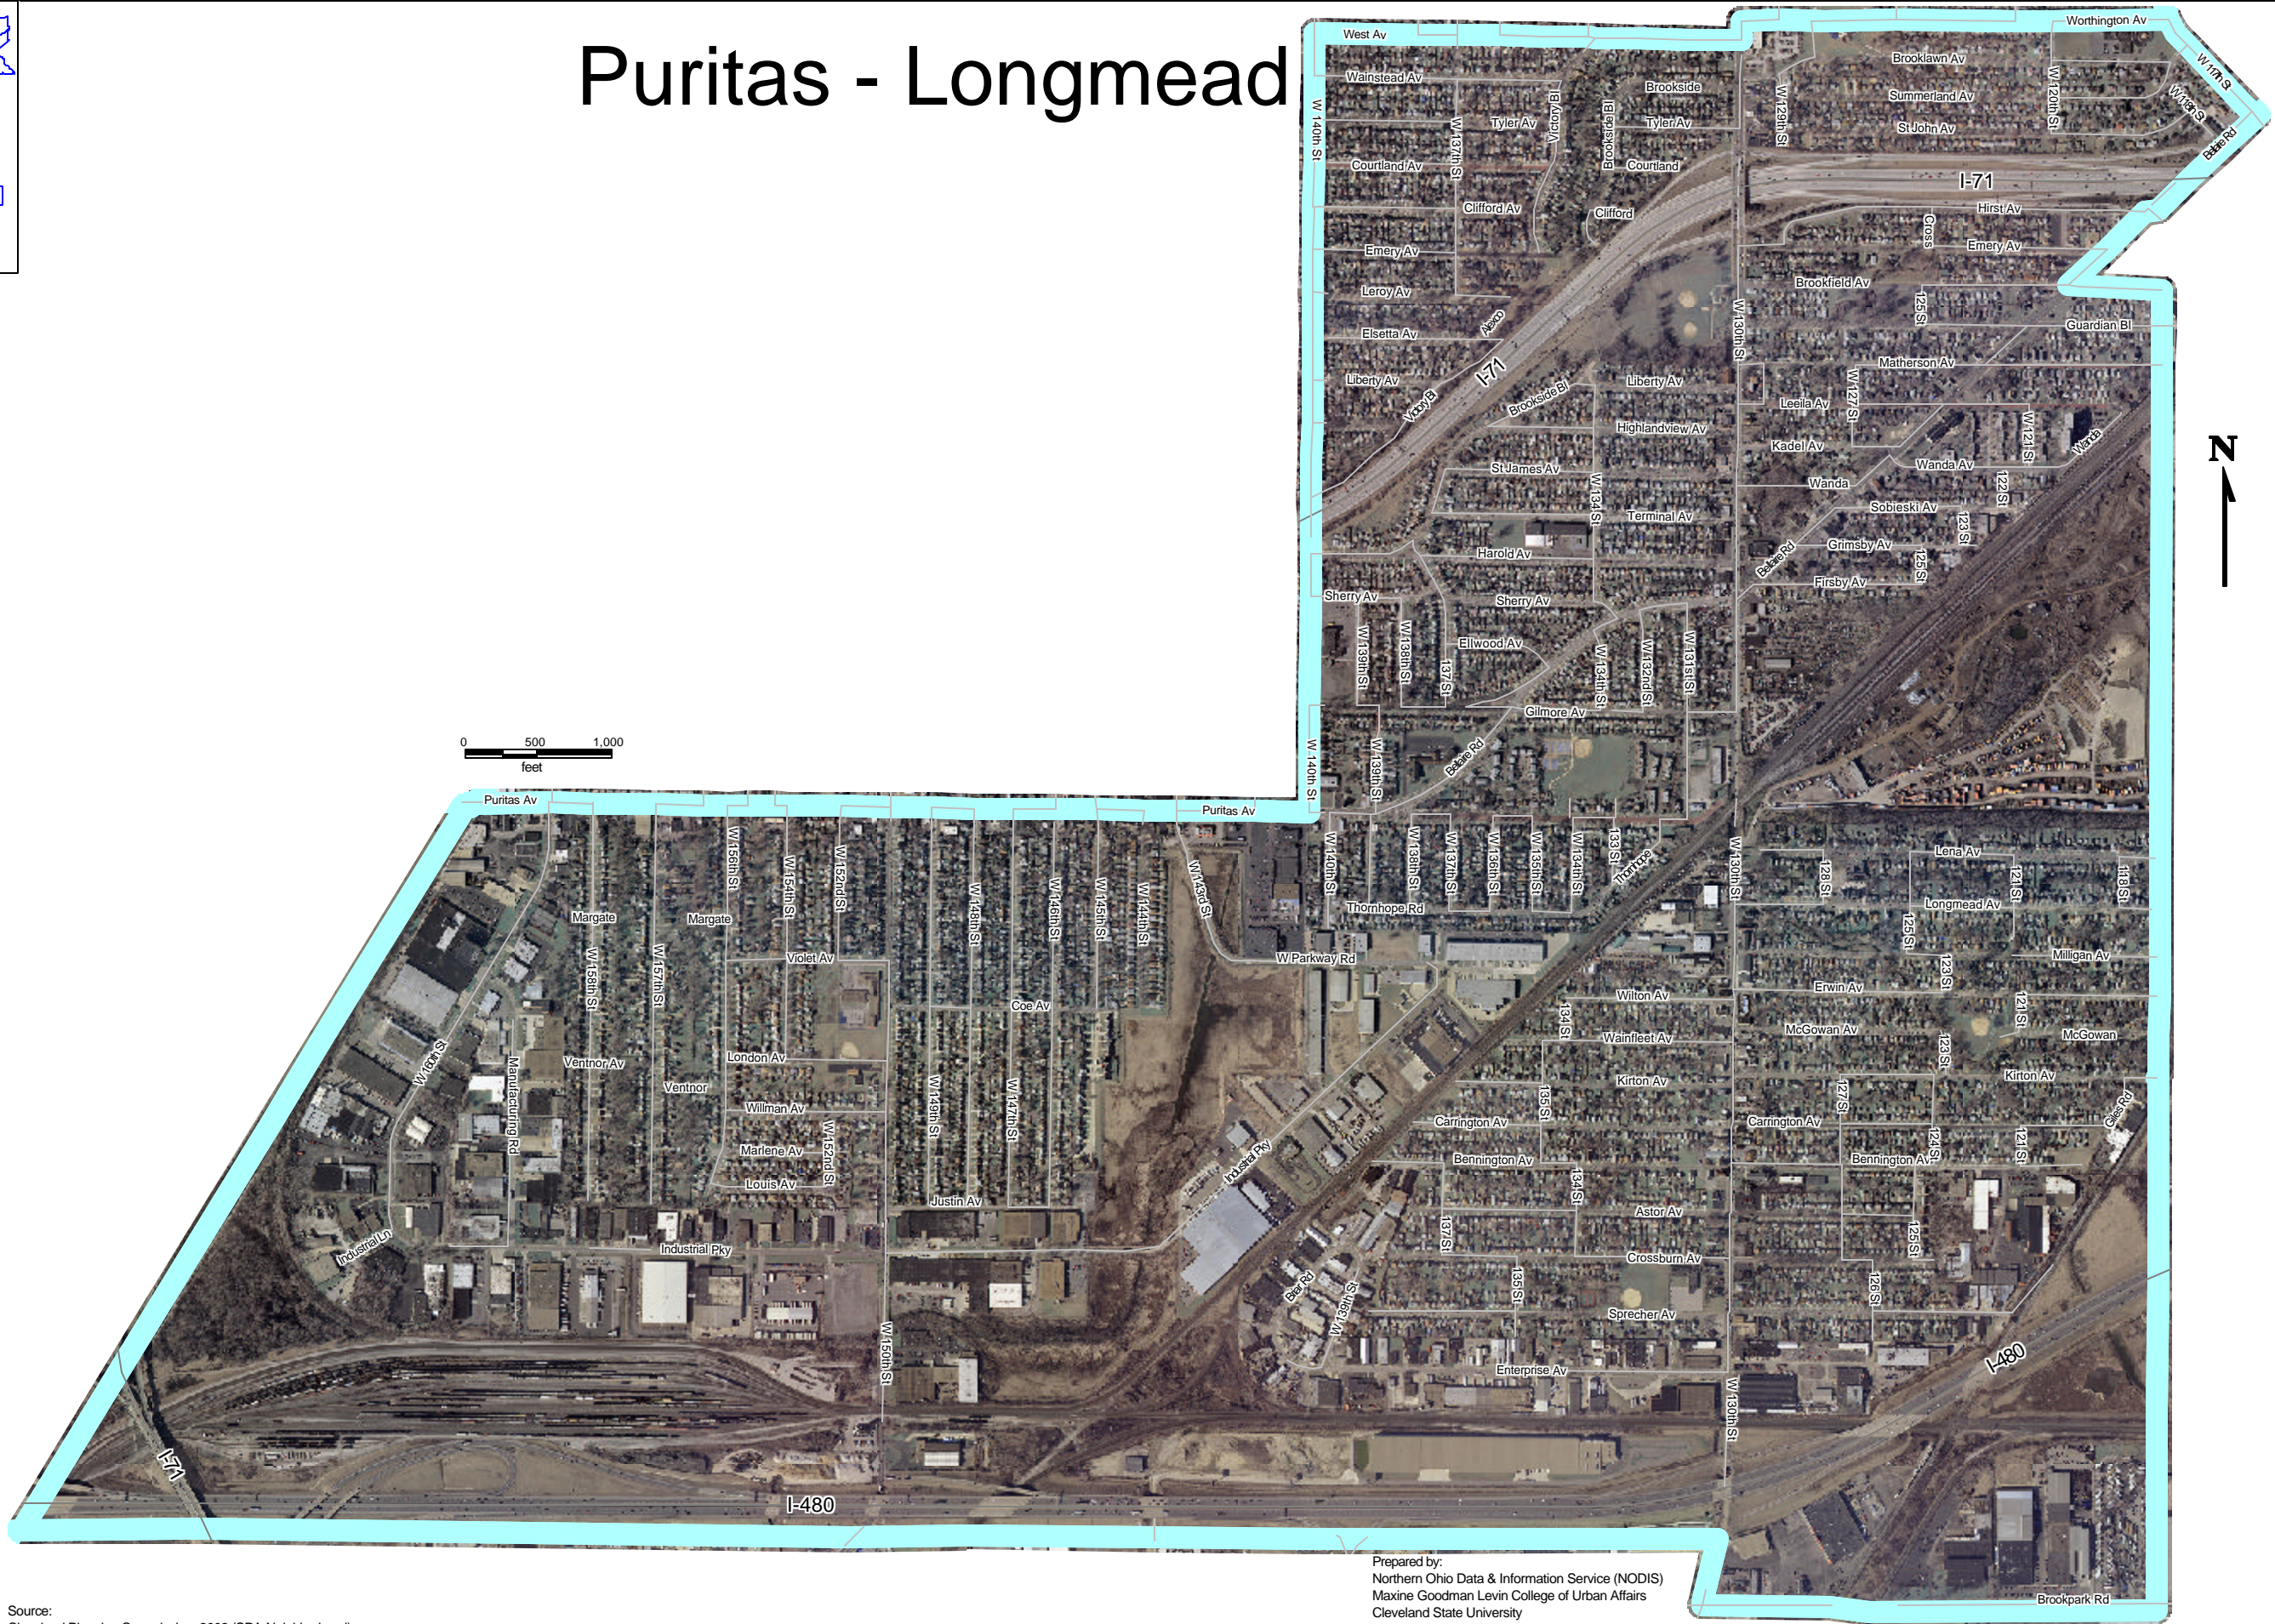

Puritas-Longmead

Puritas - Longmead

Neighborhood (SPA)

Source:
Cleveland Planning Commission, 2002 (SPA-Neighborhood)
Cuyahoga County Engineer's Office, 2006 (Orthophoto)

Prepared by:
Northern Ohio Data & Information Service (NODIS)
Maxine Goodman Levin College of Urban Affairs
Cleveland State University
(216) 687-2210 <http://nodisnet1.urban.csuohio.edu>