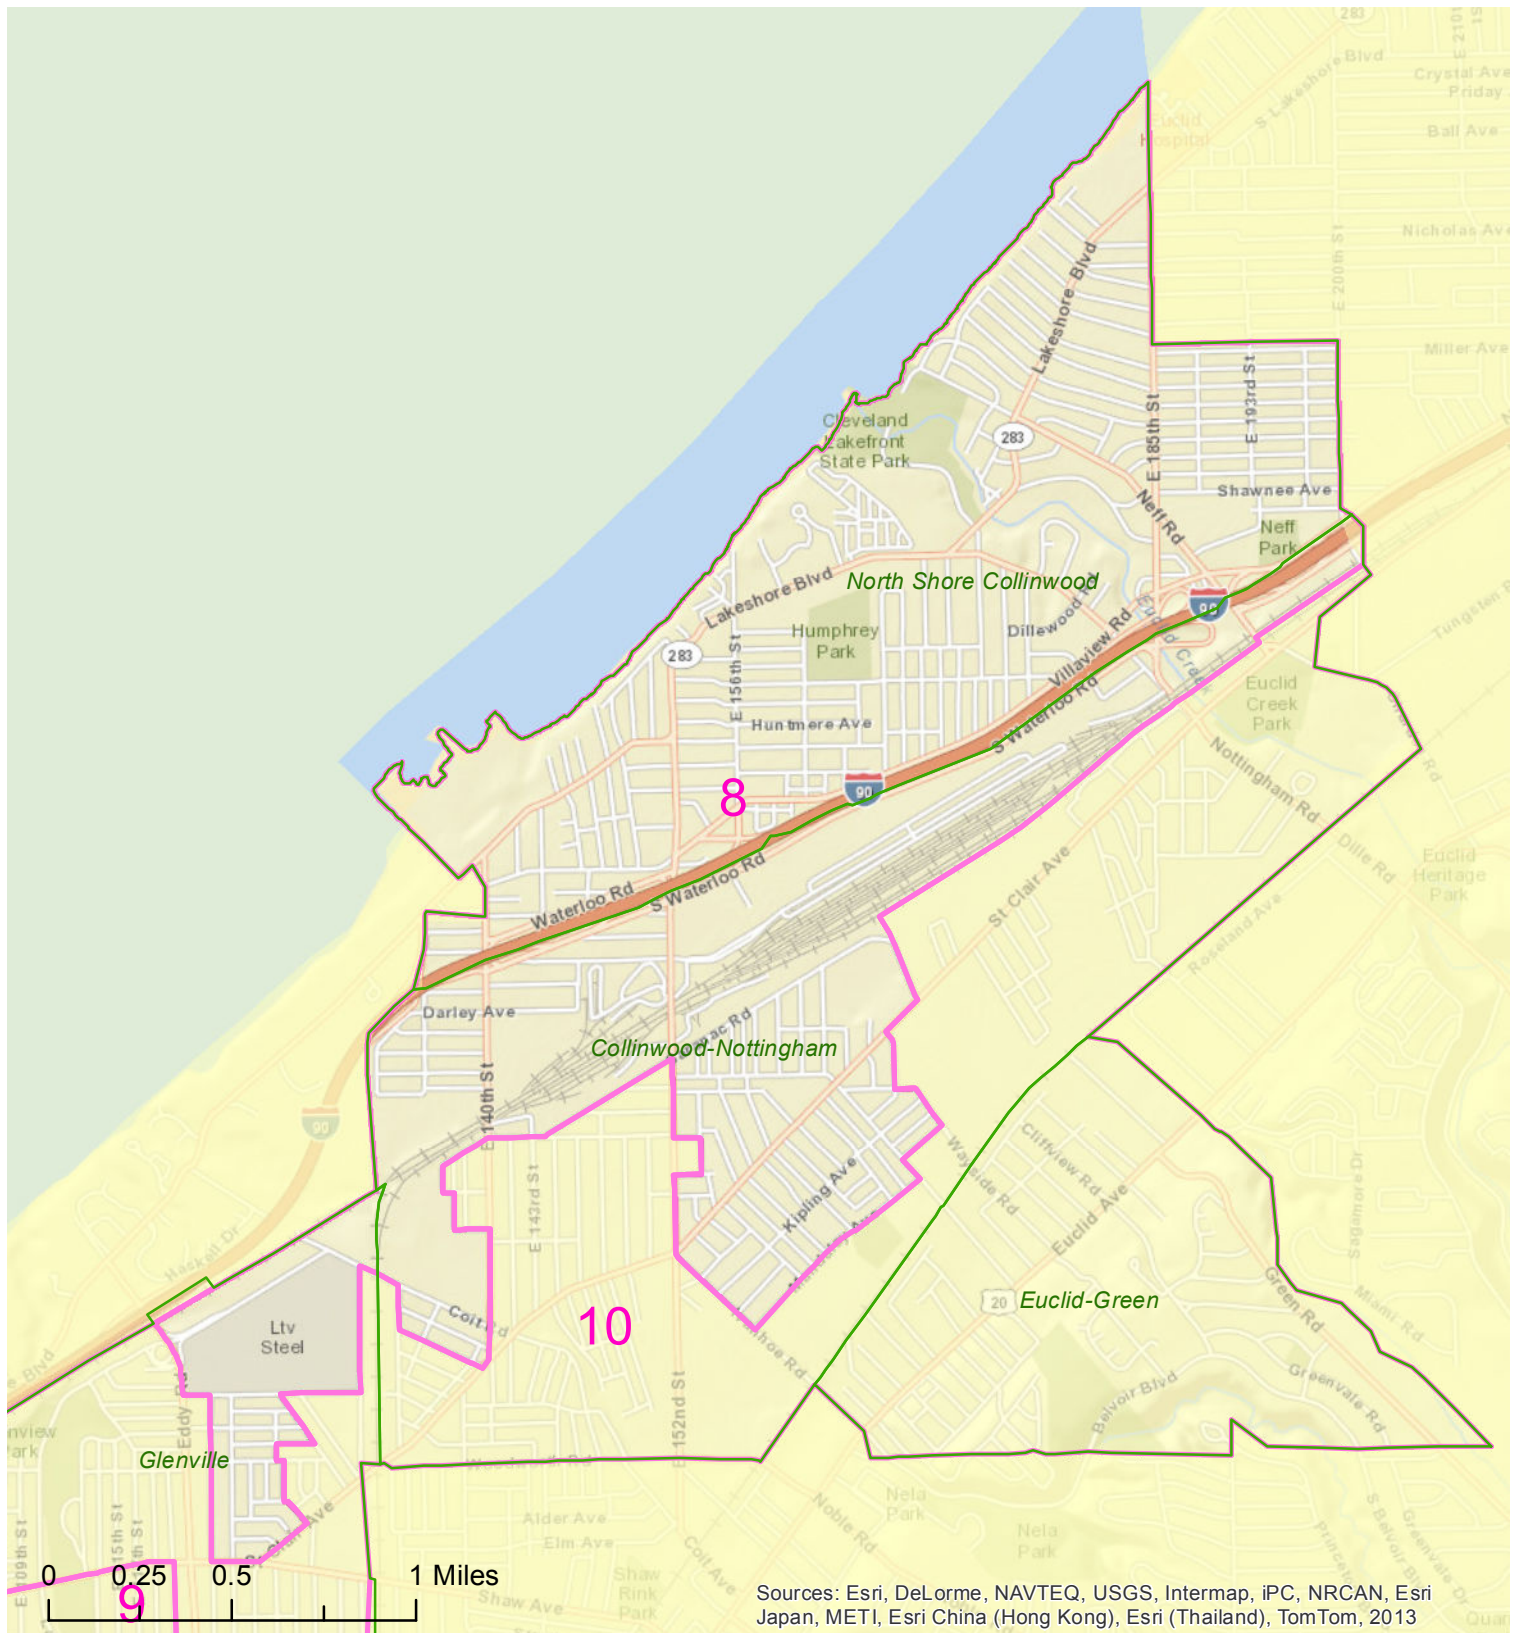

Cleveland Ward 8, effective January 2014

- Ward
- Neighborhood

Source: Cleveland City Council (June, 2013)

Source: Cleveland City Planning Commission (January, 2012)

Prepared by:
 Cleveland State University
 Levin College of Urban Affairs
 Northern Ohio Data & Information Service
 (NODIS) June 2013 JCW