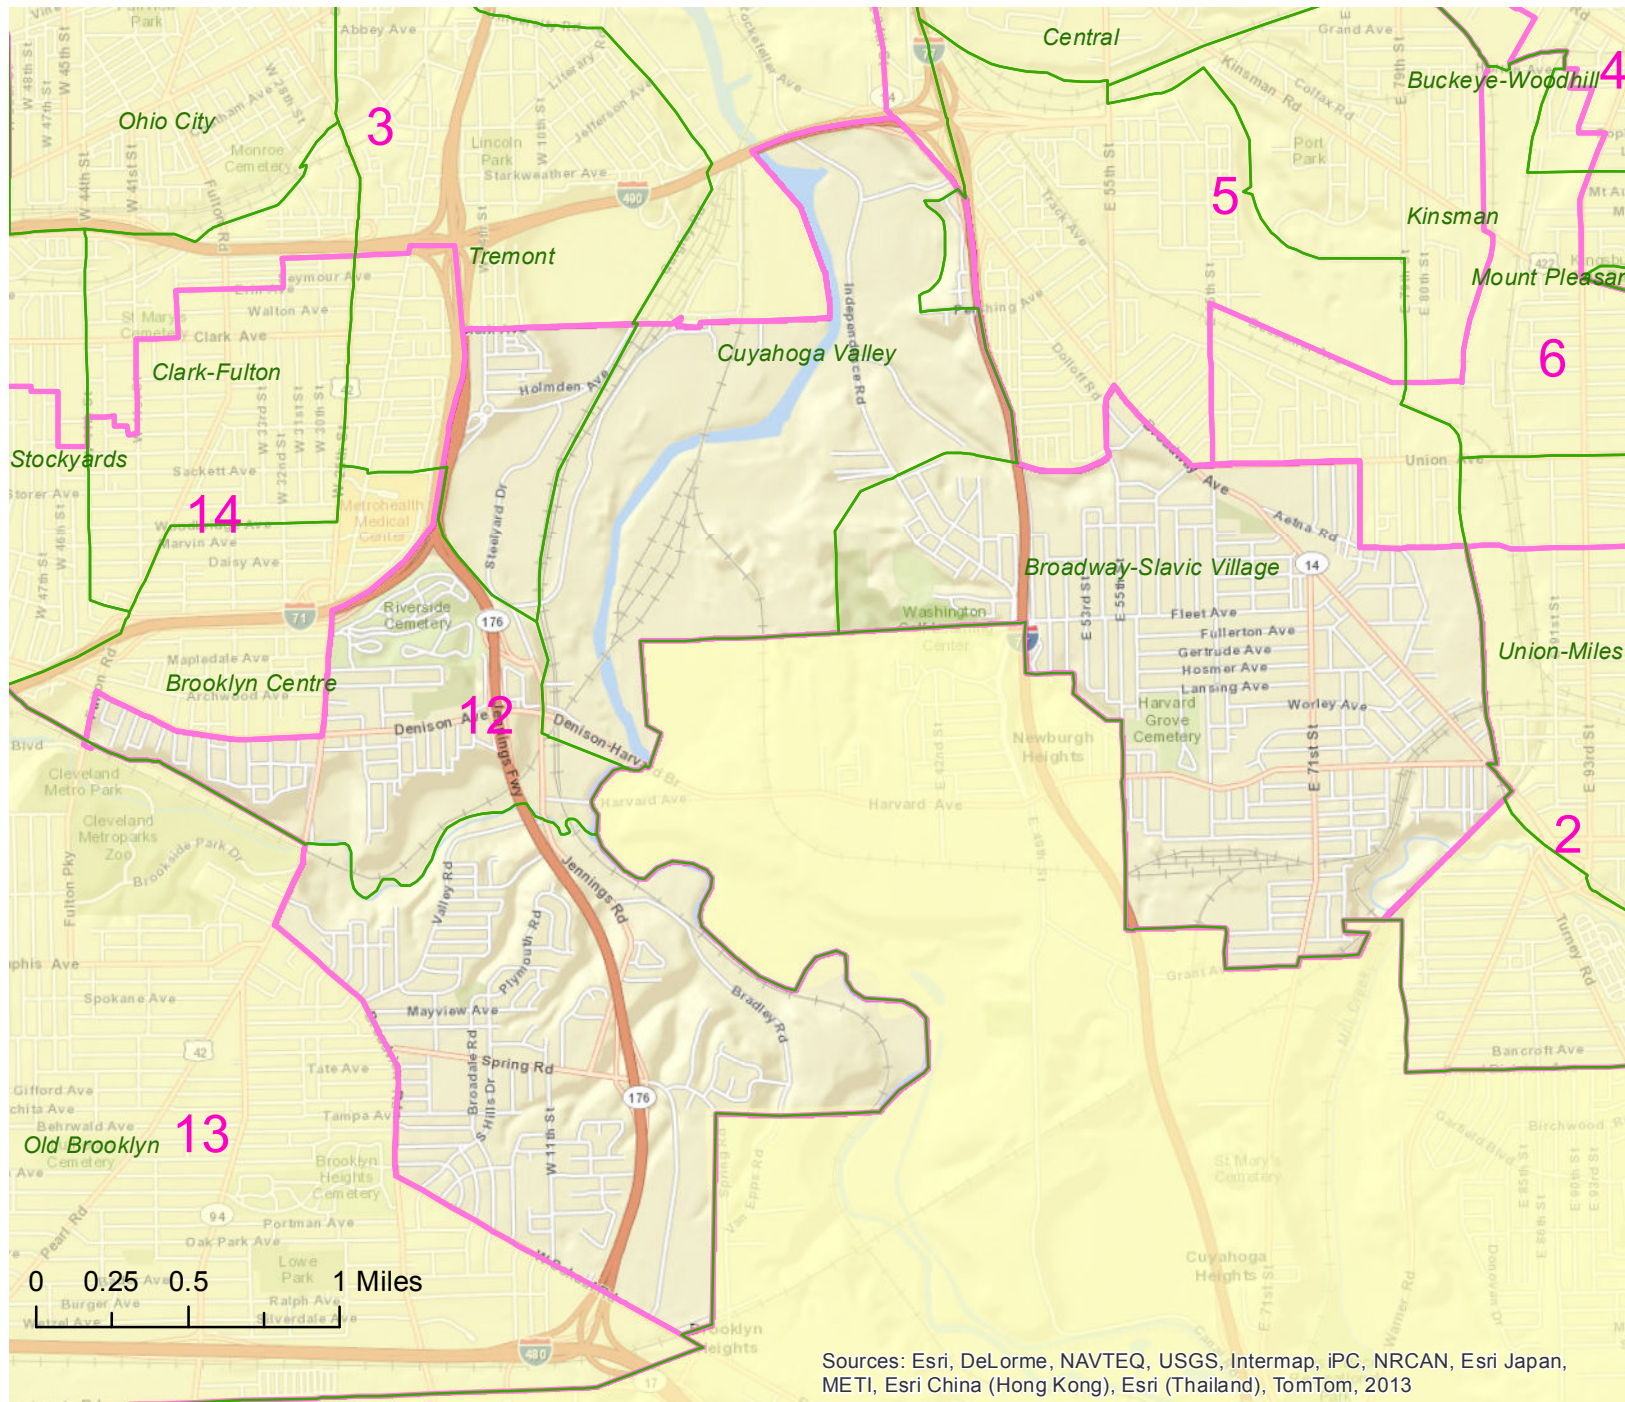

Cleveland Ward 12, effective January 2014

Sources: Esri, DeLorme, NAVTEQ, USGS, Intermap, iPC, NRCAN, Esri Japan, METI, Esri China (Hong Kong), Esri (Thailand), TomTom, 2013

Ward

Source: Cleveland City Council (June, 2013)

Neighborhood

Source: Cleveland City Planning Commission (January, 2012)

Prepared by:
Cleveland State University
Levin College of Urban Affairs
Northern Ohio Data & Information Service (NODIS) June 2013 JCW