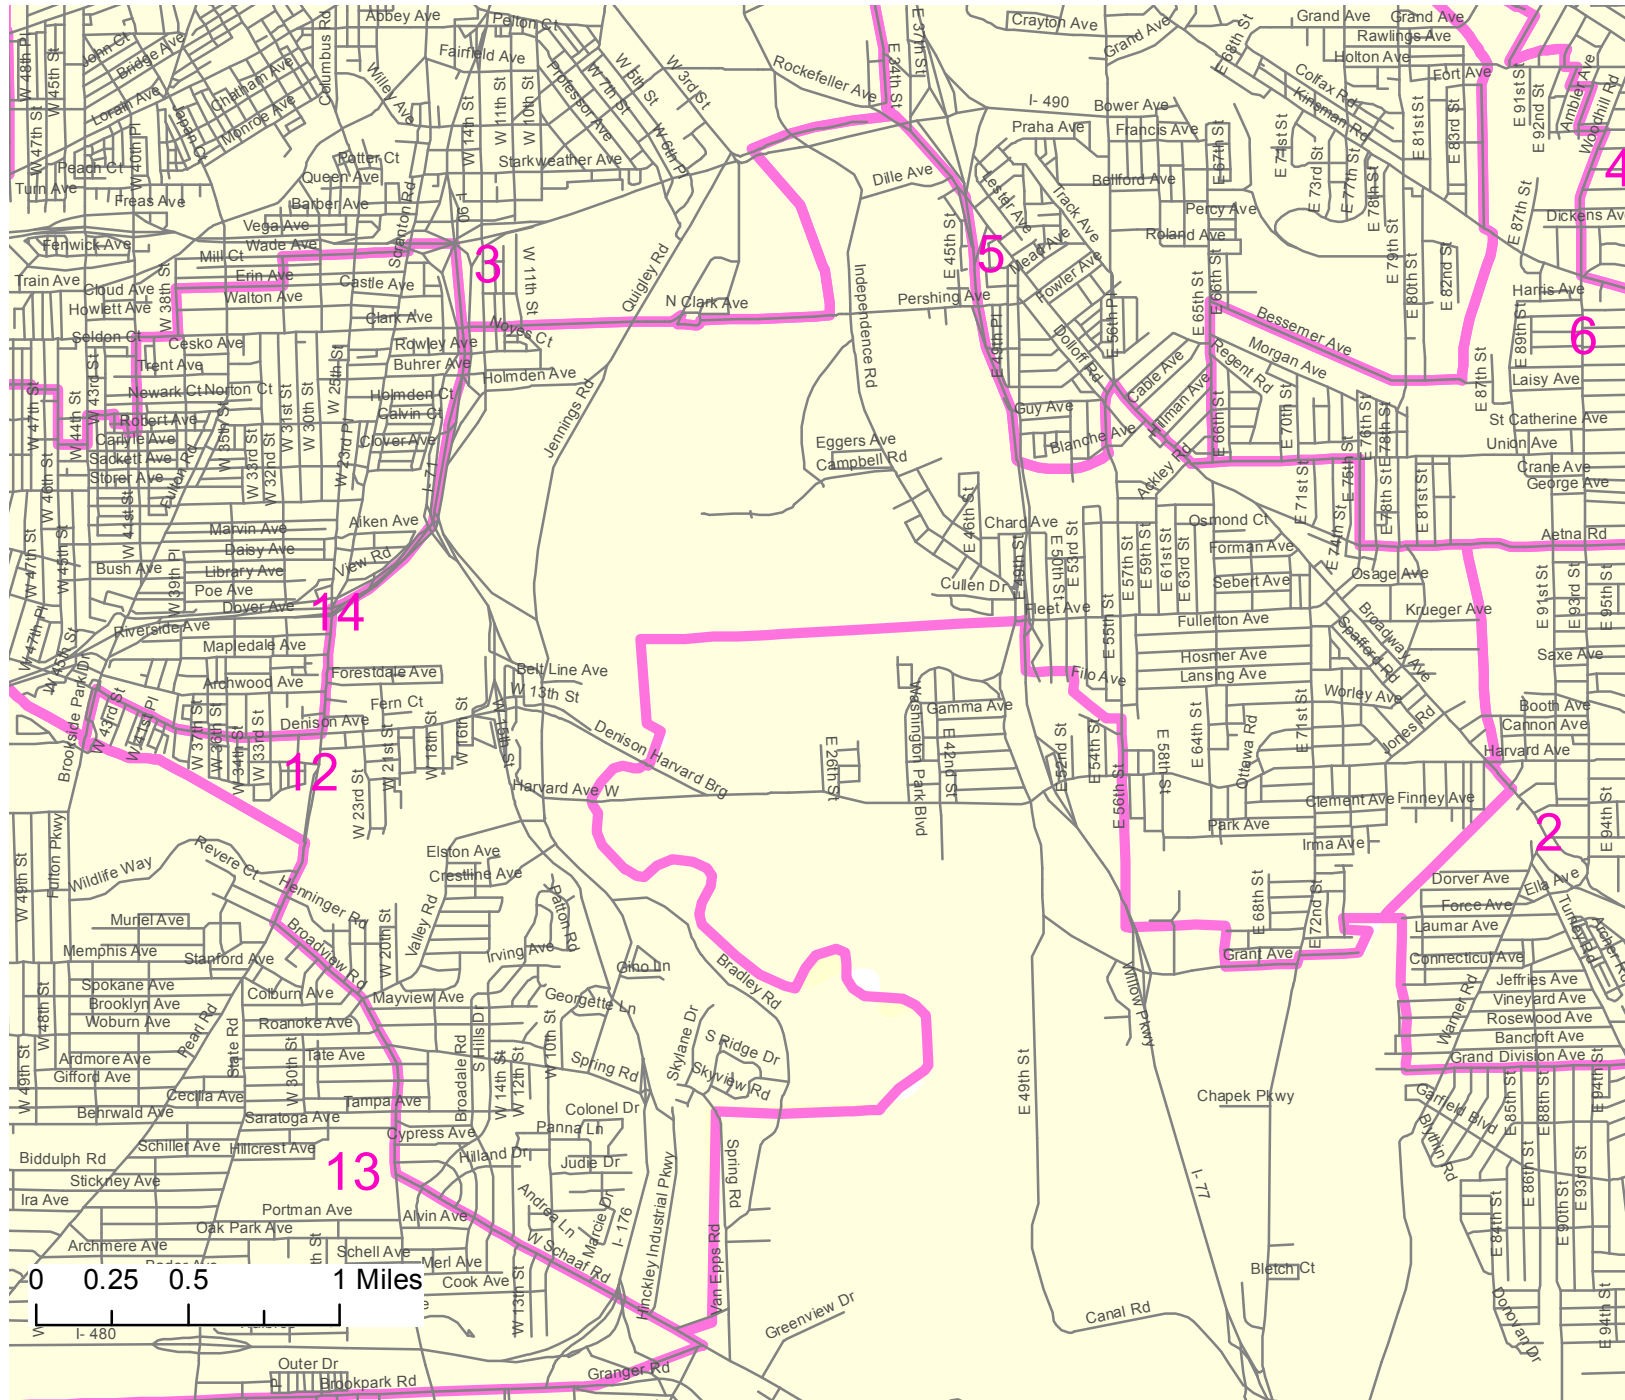

Cleveland Ward 12, effective January 2014

 Ward

Source: Cleveland City Council (June, 2013)

Prepared by:
 Cleveland State University
 Levin College of Urban Affairs
 Northern Ohio Data & Information Service (NODIS) June 2013 JCW