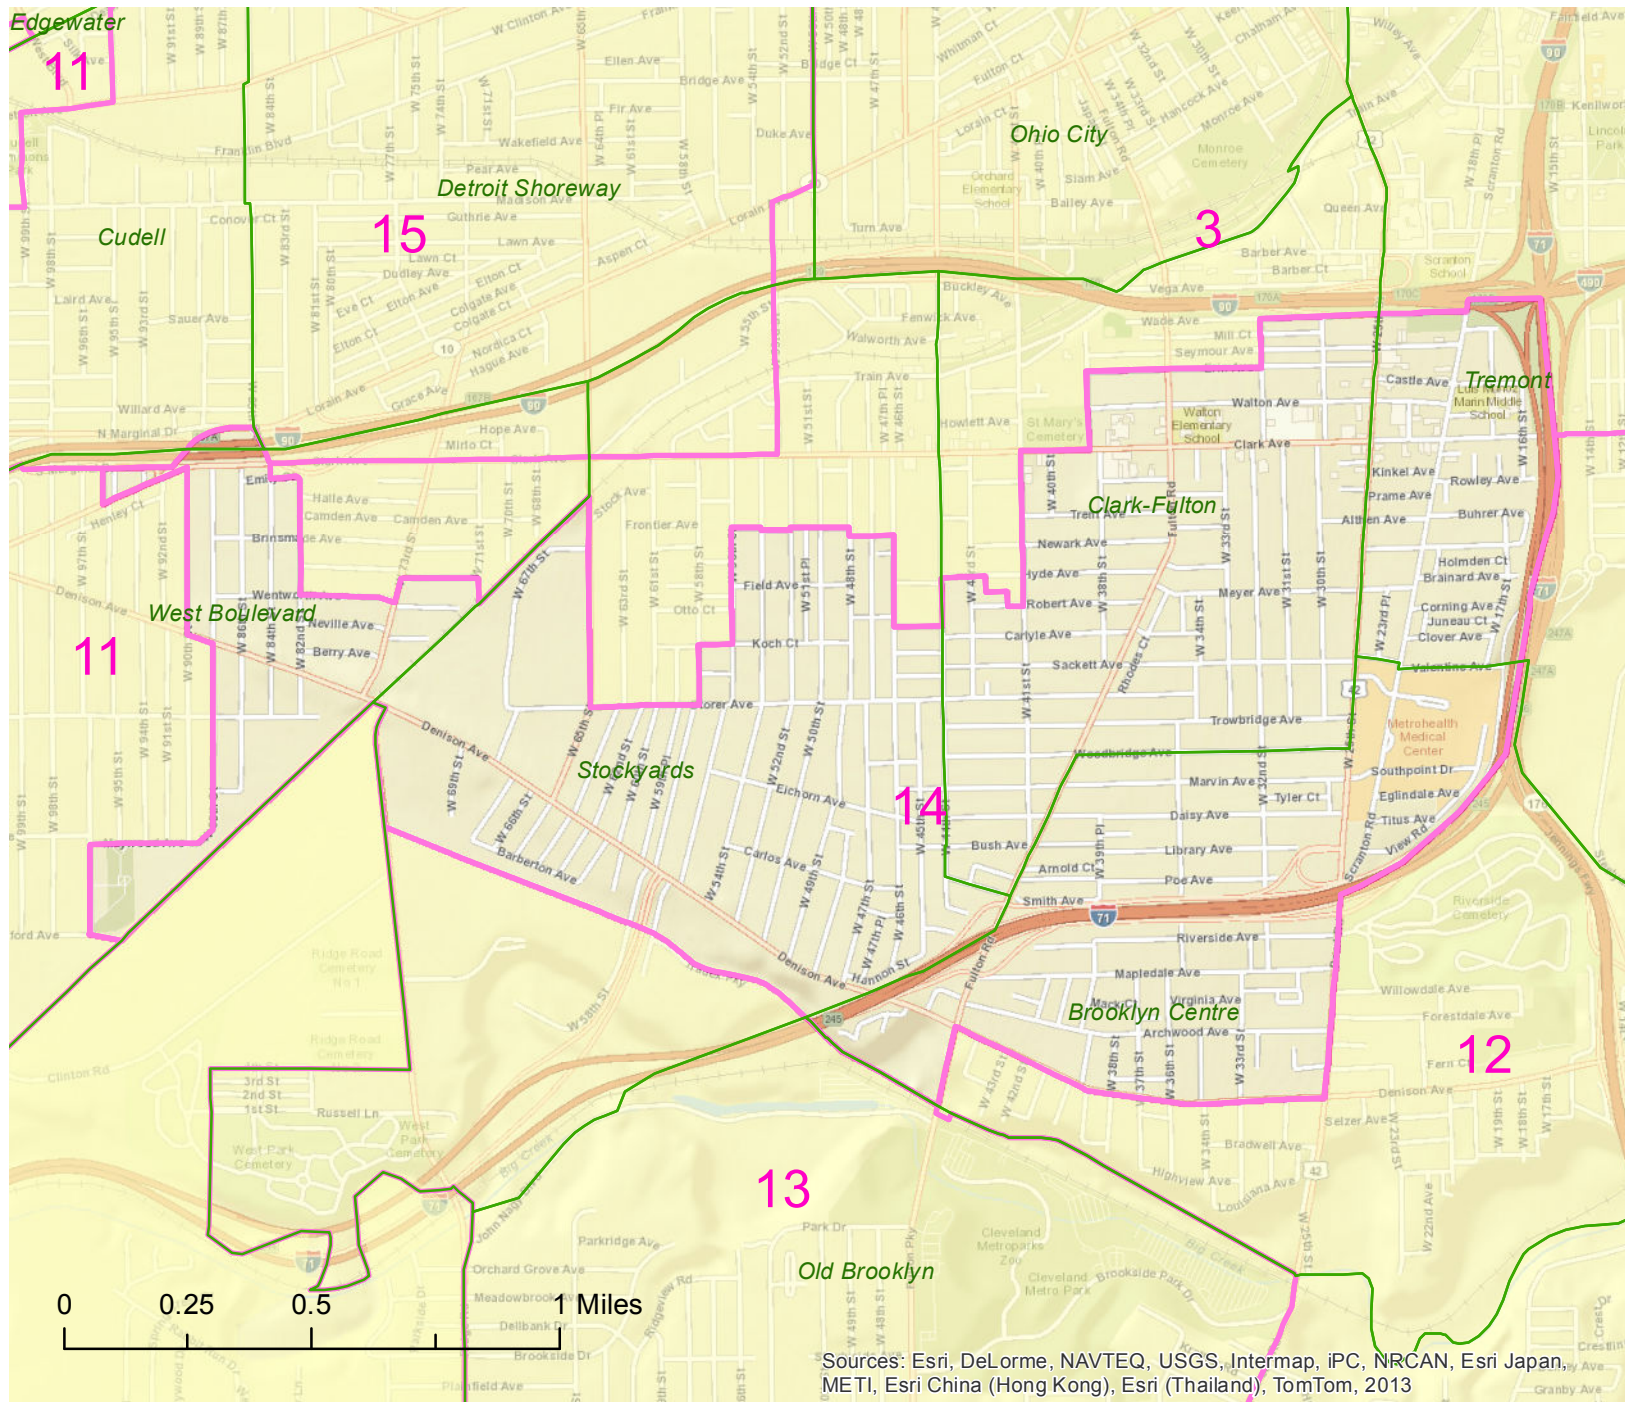

Cleveland Ward 14, effective January 2014

Sources: Esri, DeLorme, NAVTEQ, USGS, Intermap, iPC, NRCAN, Esri Japan, METI, Esri China (Hong Kong), Esri (Thailand), TomTom, 2013

Ward

Source: Cleveland City Council (June, 2013)

Neighborhood

Source: Cleveland City Planning Commission (January, 2012)

Prepared by:
 Cleveland State University
 Levin College of Urban Affairs
 Northern Ohio Data & Information Service (NODIS) June 2013 JCW