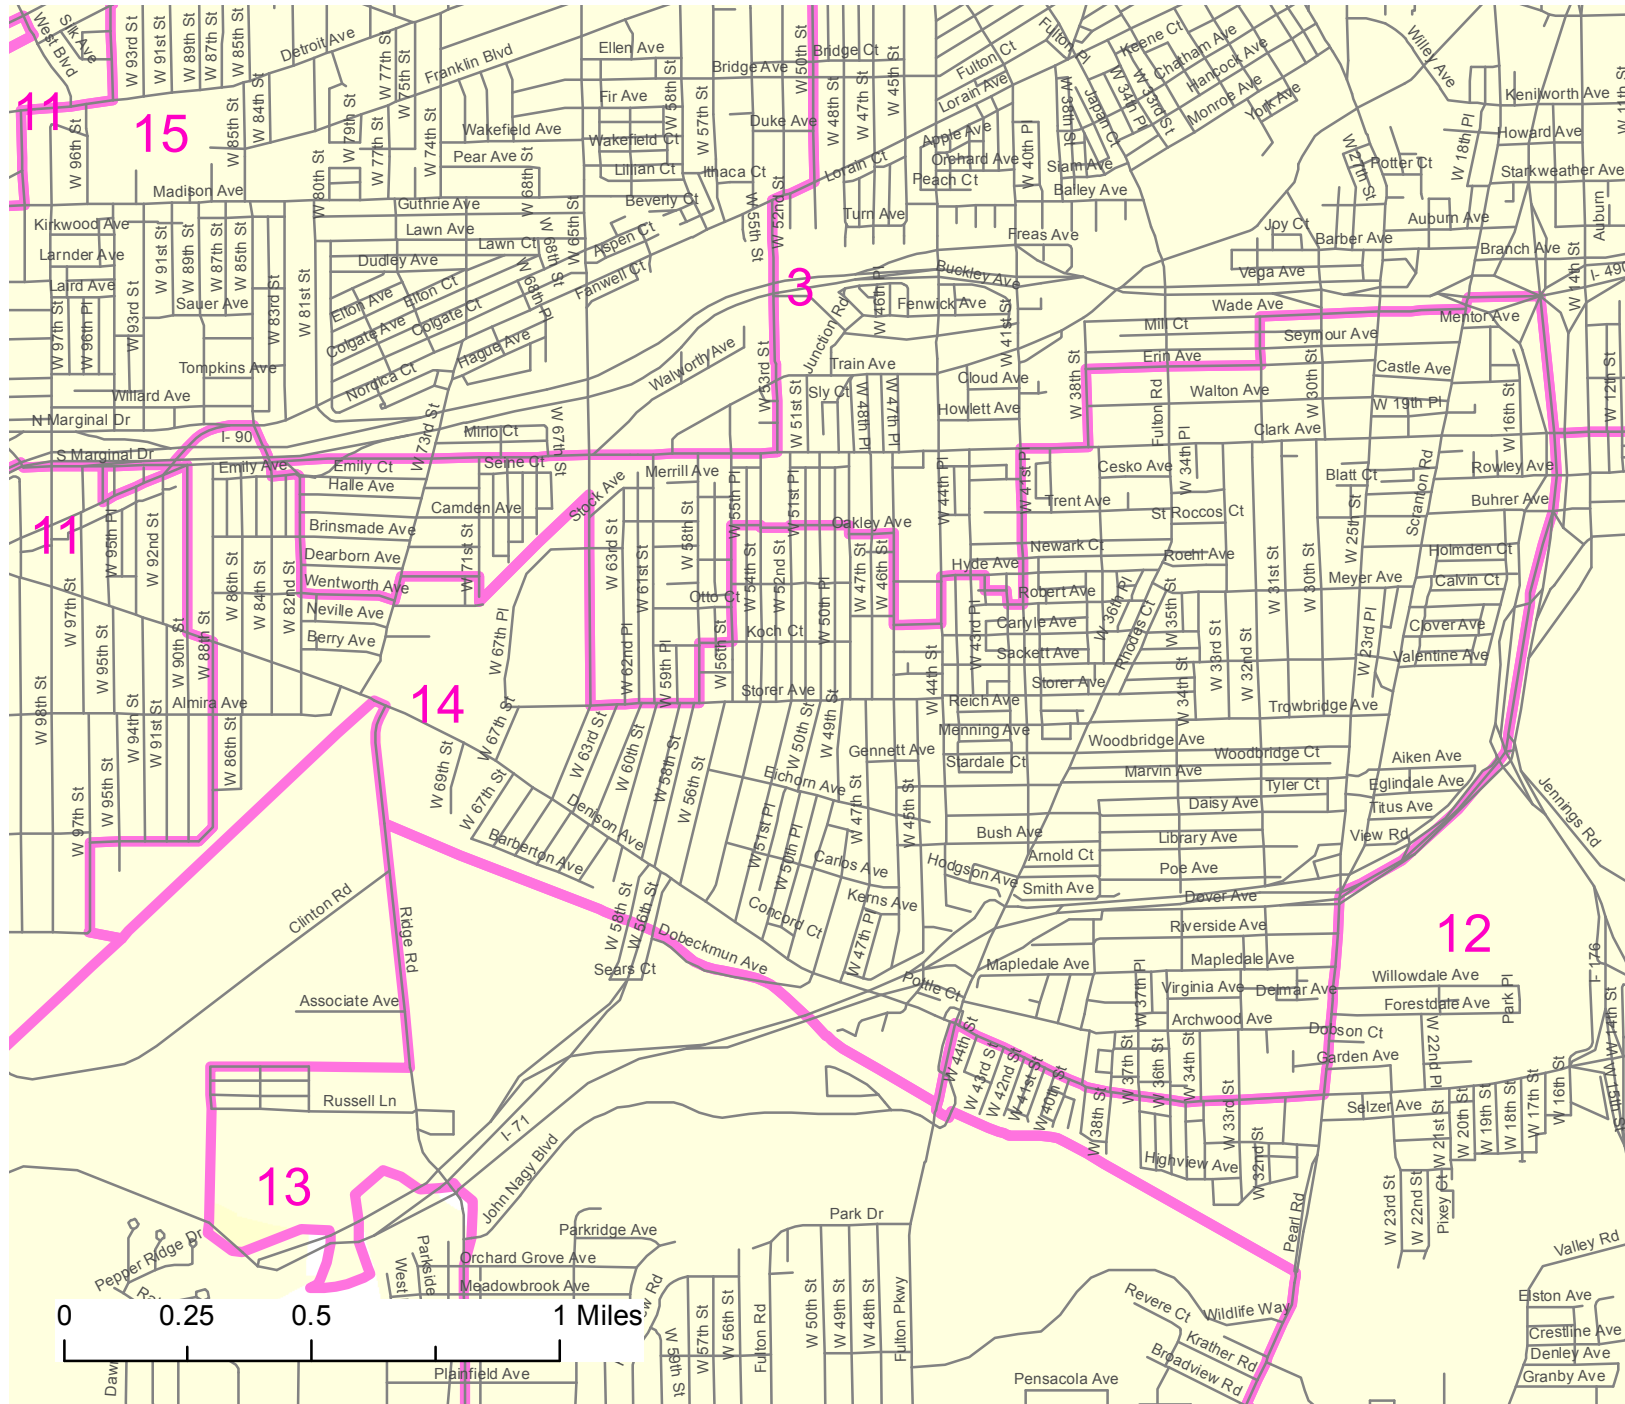

Cleveland Ward 14, effective January 2014

Ward

Source: Cleveland City Council (June, 2013)

Prepared by:
Cleveland State University
Levin College of Urban Affairs
Northern Ohio Data & Information Service (NODIS) June 2013 JCW