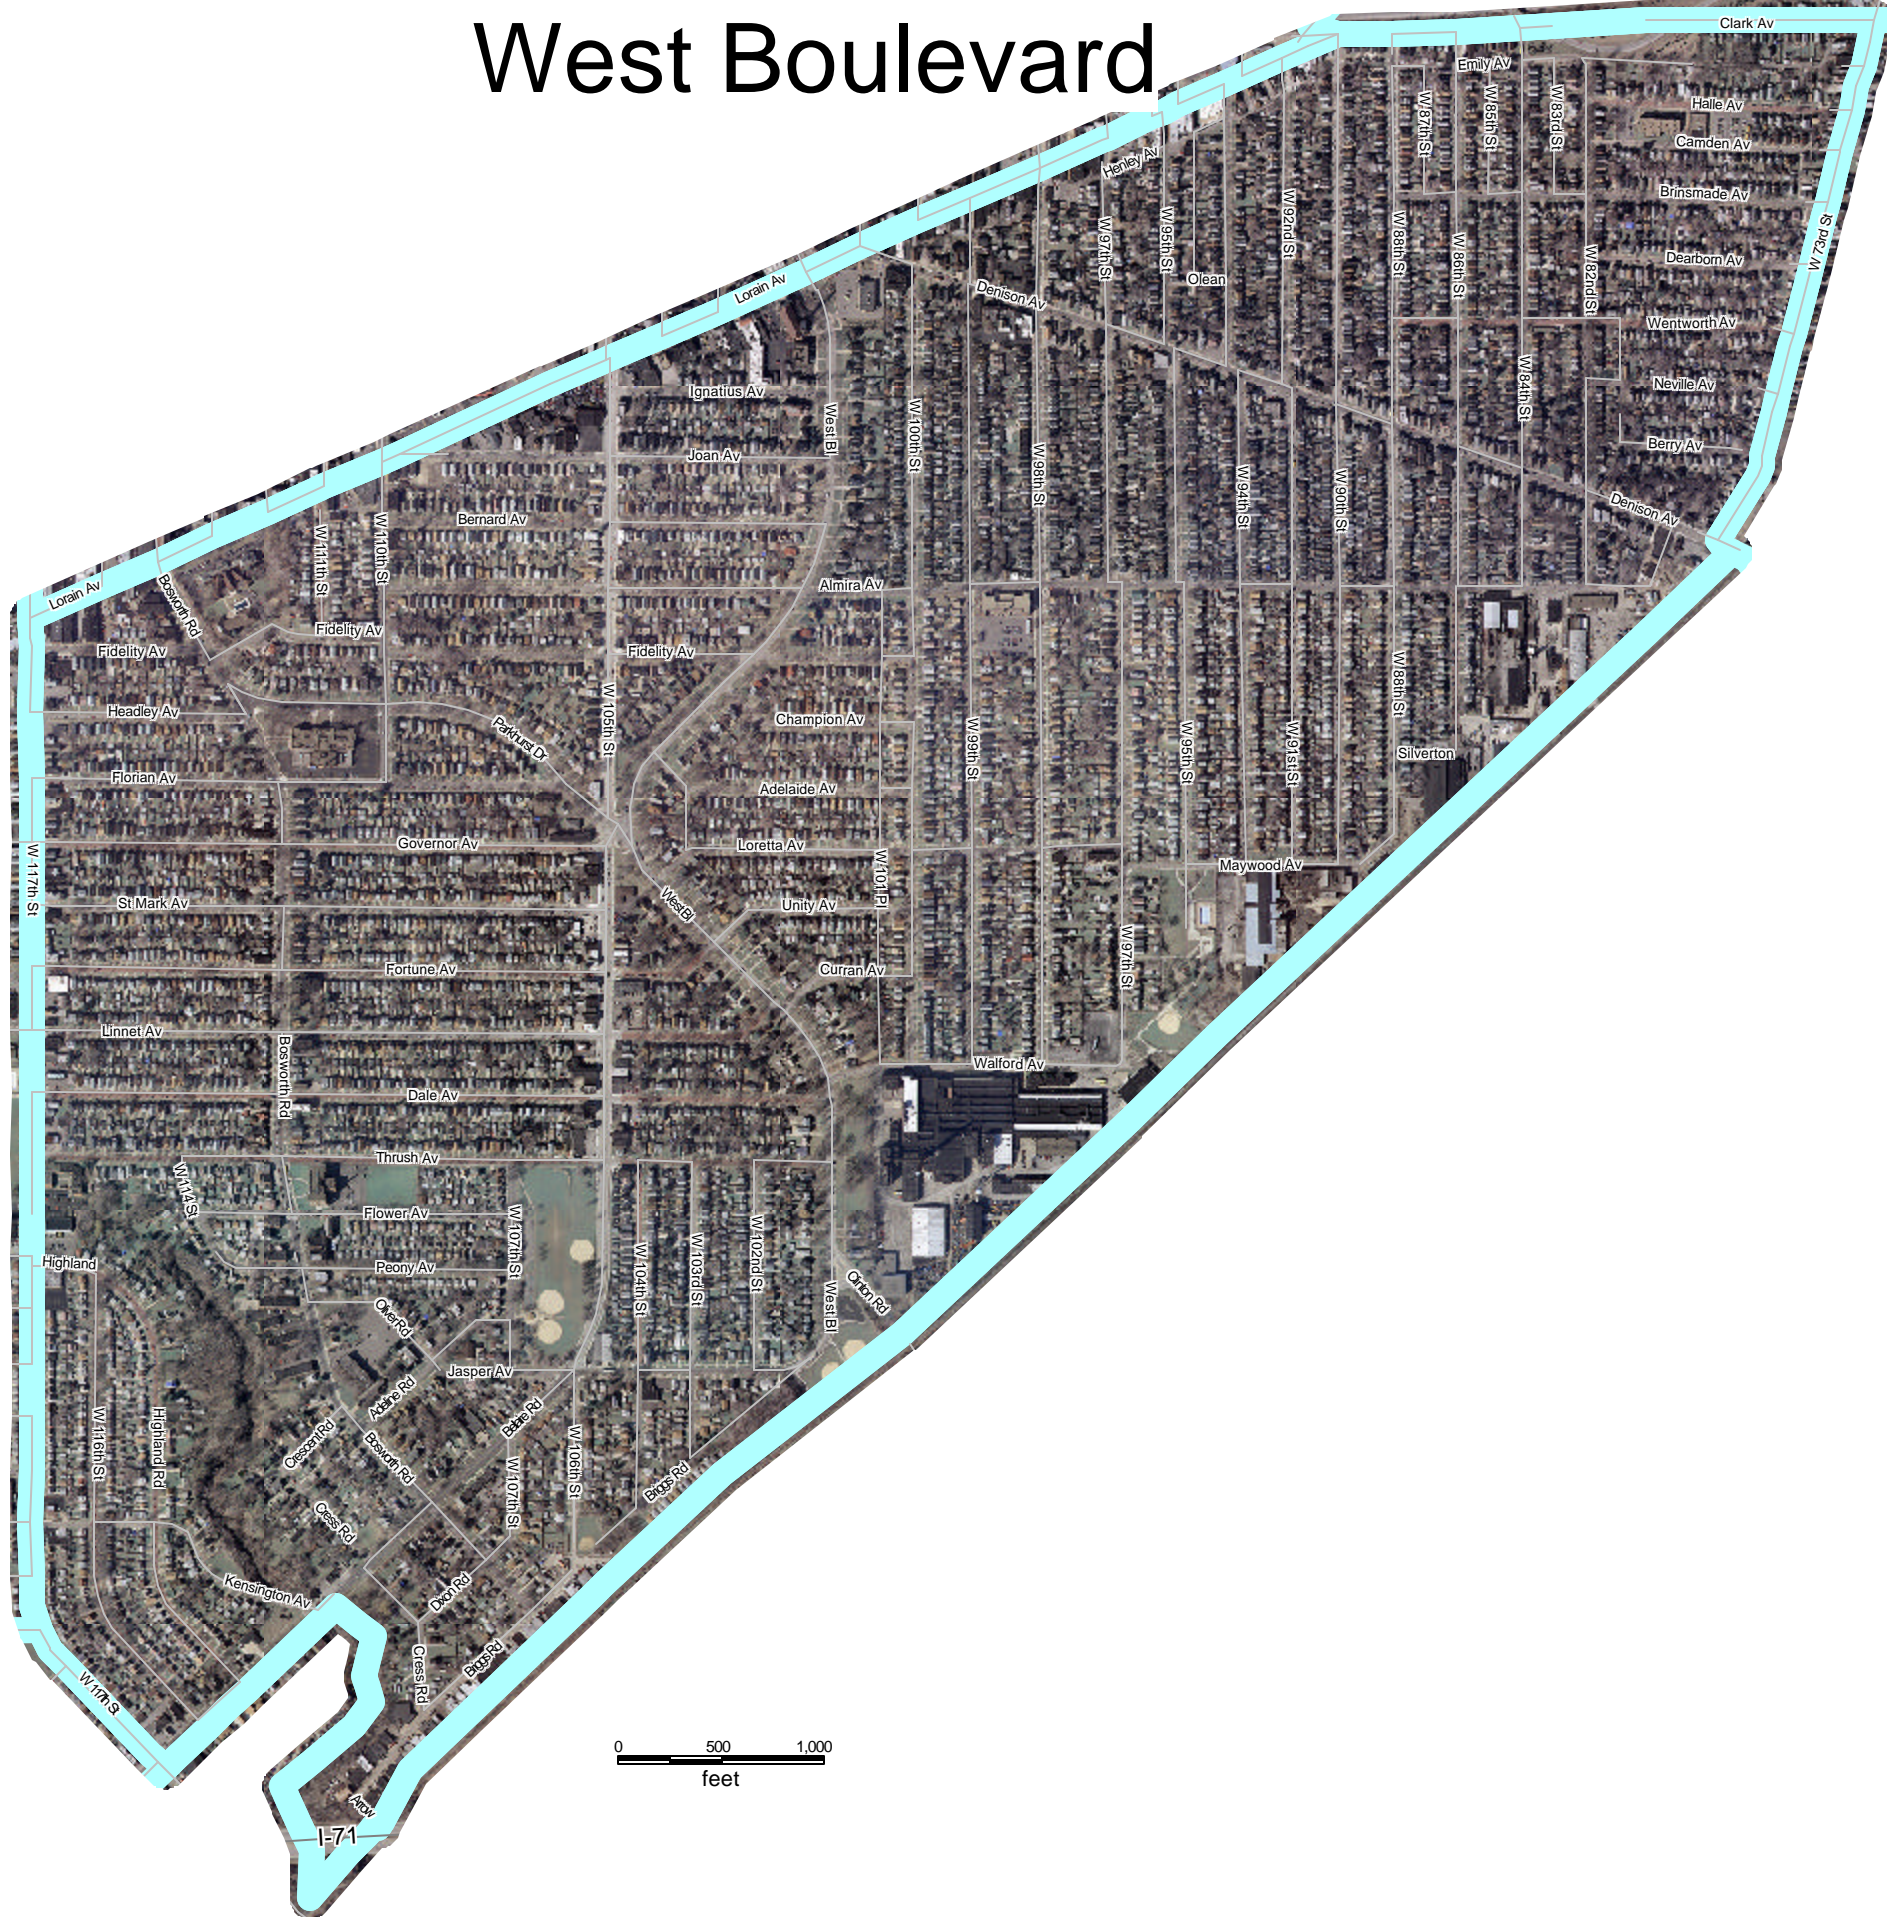

# West Boulevard

 Neighborhood (SPA)

Source:  
Cleveland Planning Commission, 2002 (SPA-Neighborhood)  
Cuyahoga County Engineer's Office, 2006 (Orthophoto)

Prepared by:  
Northern Ohio Data & Information Service (NODIS)  
Maxine Goodman Levin College of Urban Affairs  
Cleveland State University  
(216) 687-2210 <http://nodisnet1.urban.csuohio.edu>