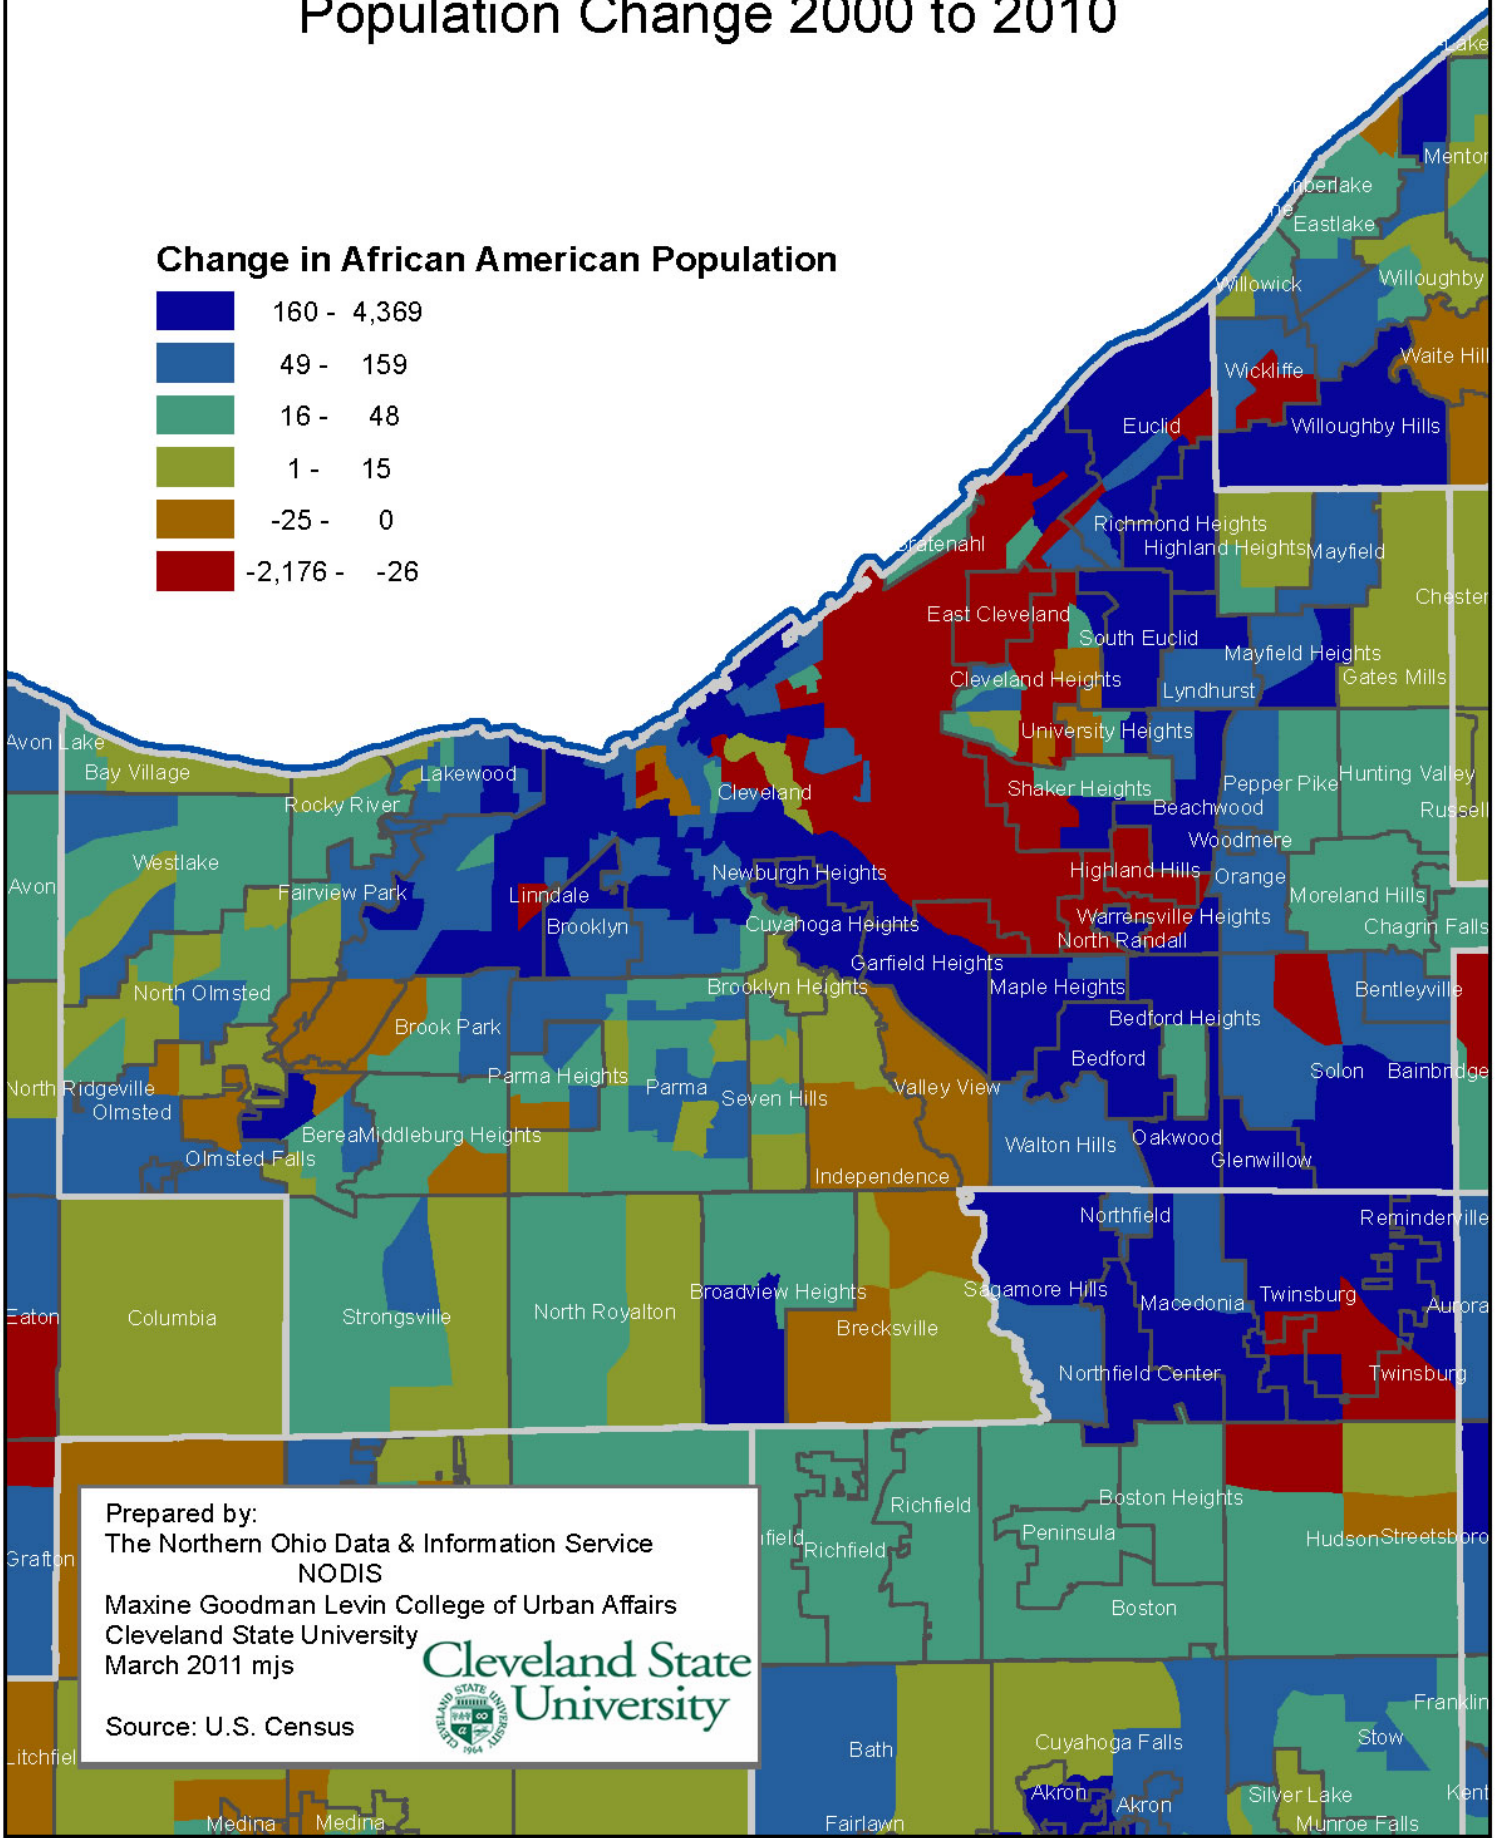

# Population Change 2000 to 2010

## Change in African American Population

Prepared by:  
 The Northern Ohio Data & Information Service  
 NODIS  
 Maxine Goodman Levin College of Urban Affairs  
 Cleveland State University  
 March 2011 mjs

Source: U.S. Census