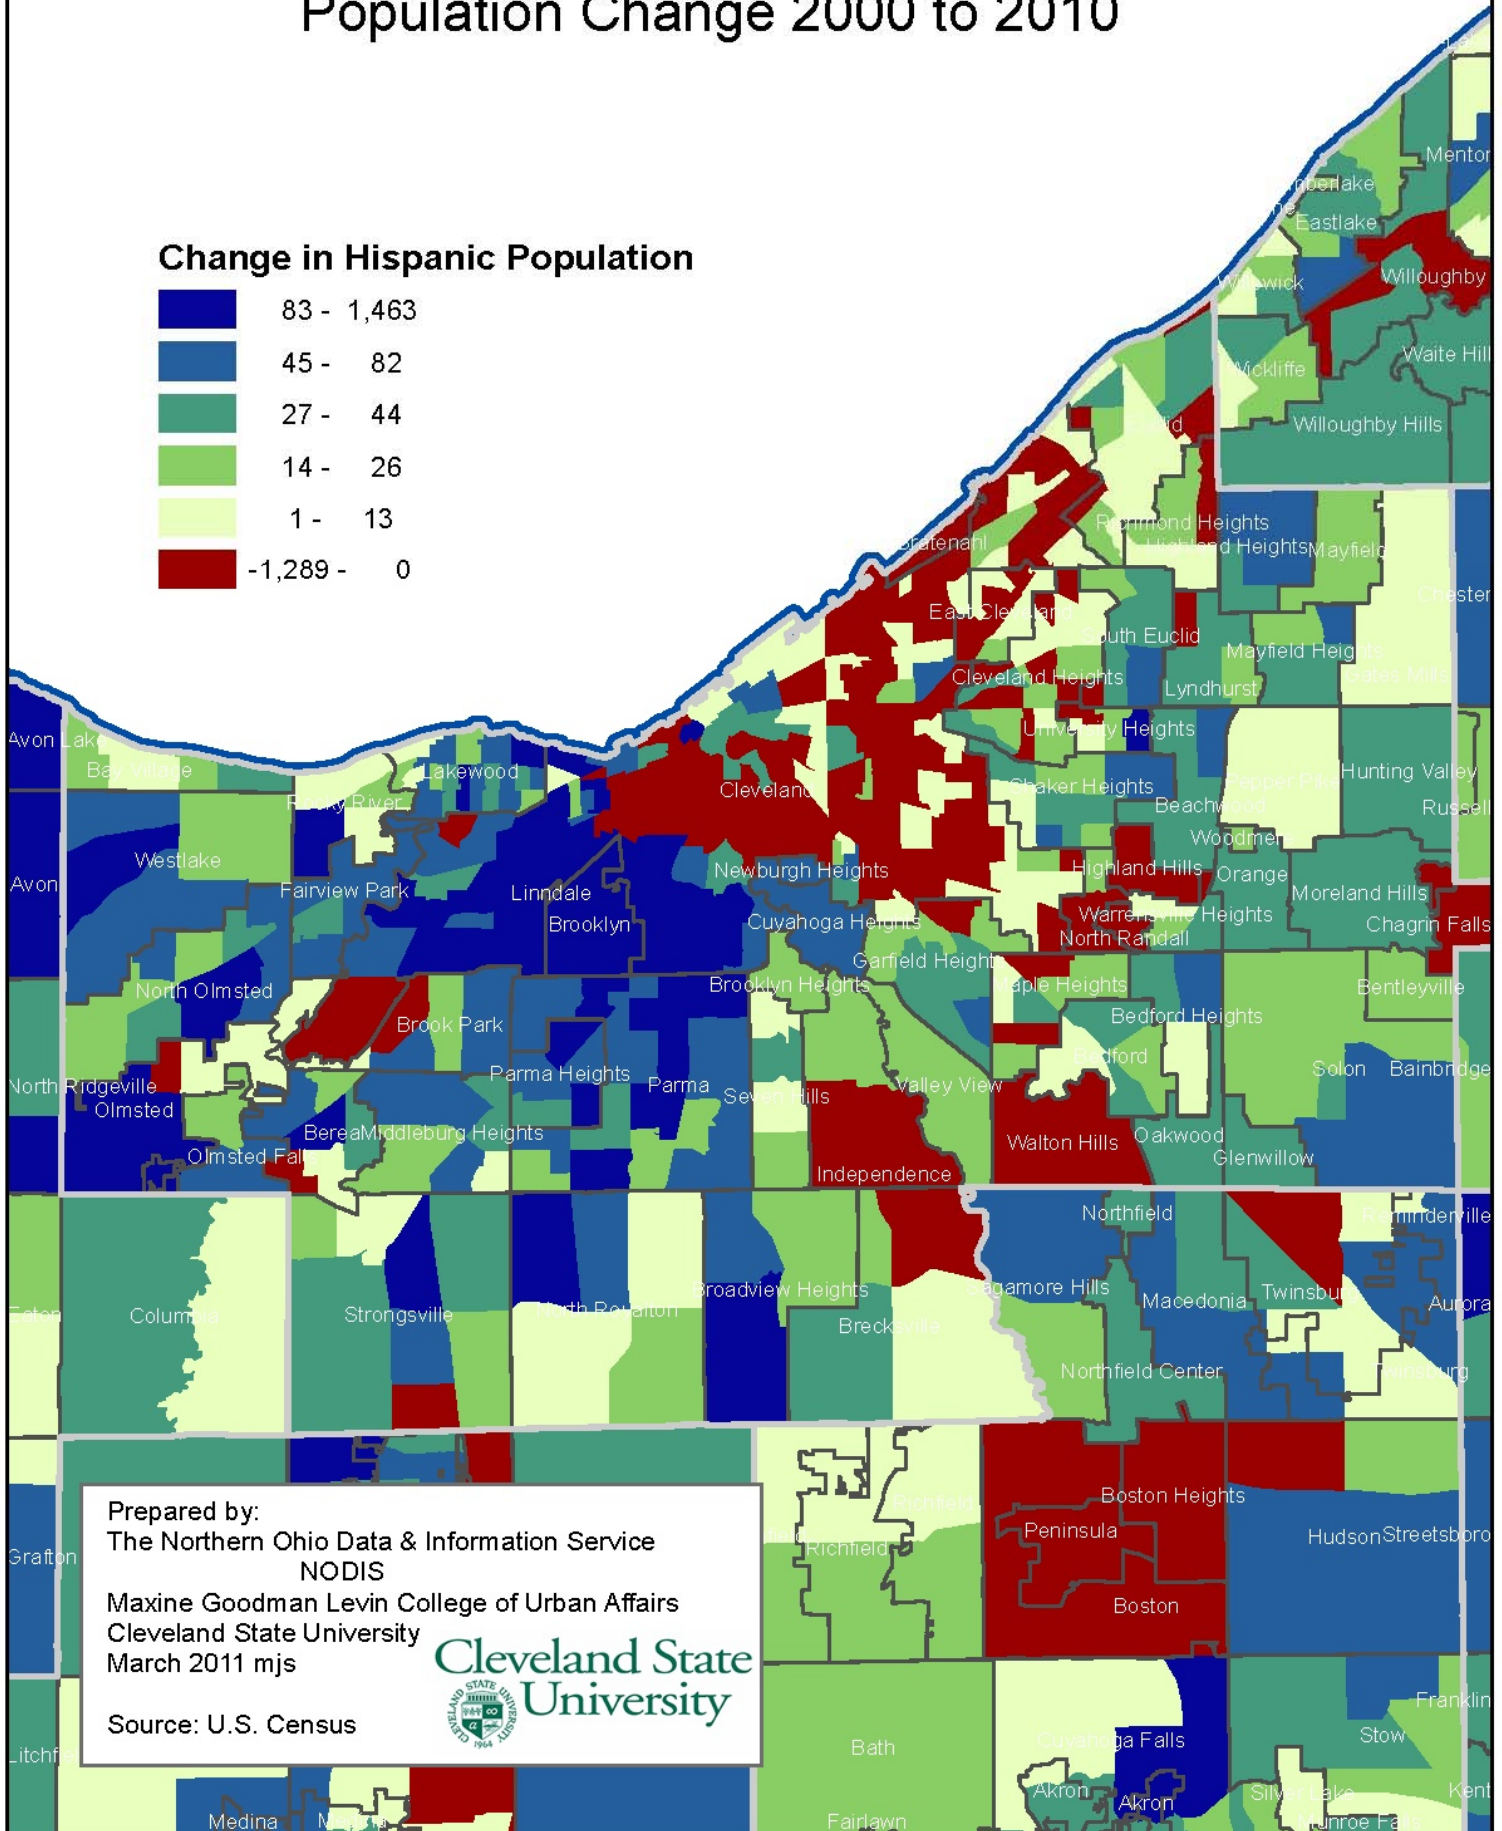

Population Change 2000 to 2010

Change in Hispanic Population

Prepared by:
 The Northern Ohio Data & Information Service
 NODIS
 Maxine Goodman Levin College of Urban Affairs
 Cleveland State University
 March 2011 mjs

Source: U.S. Census