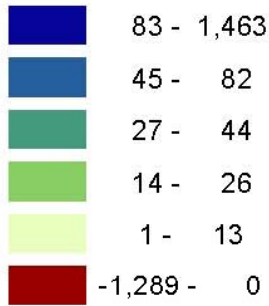

Population Change 2000 to 2010

Change in Hispanic Population

Prepared by:
 The Northern Ohio Data & Information Service
 NODIS
 Maxine Goodman Levin College of Urban Affairs
 Cleveland State University
 March 2011 mjs