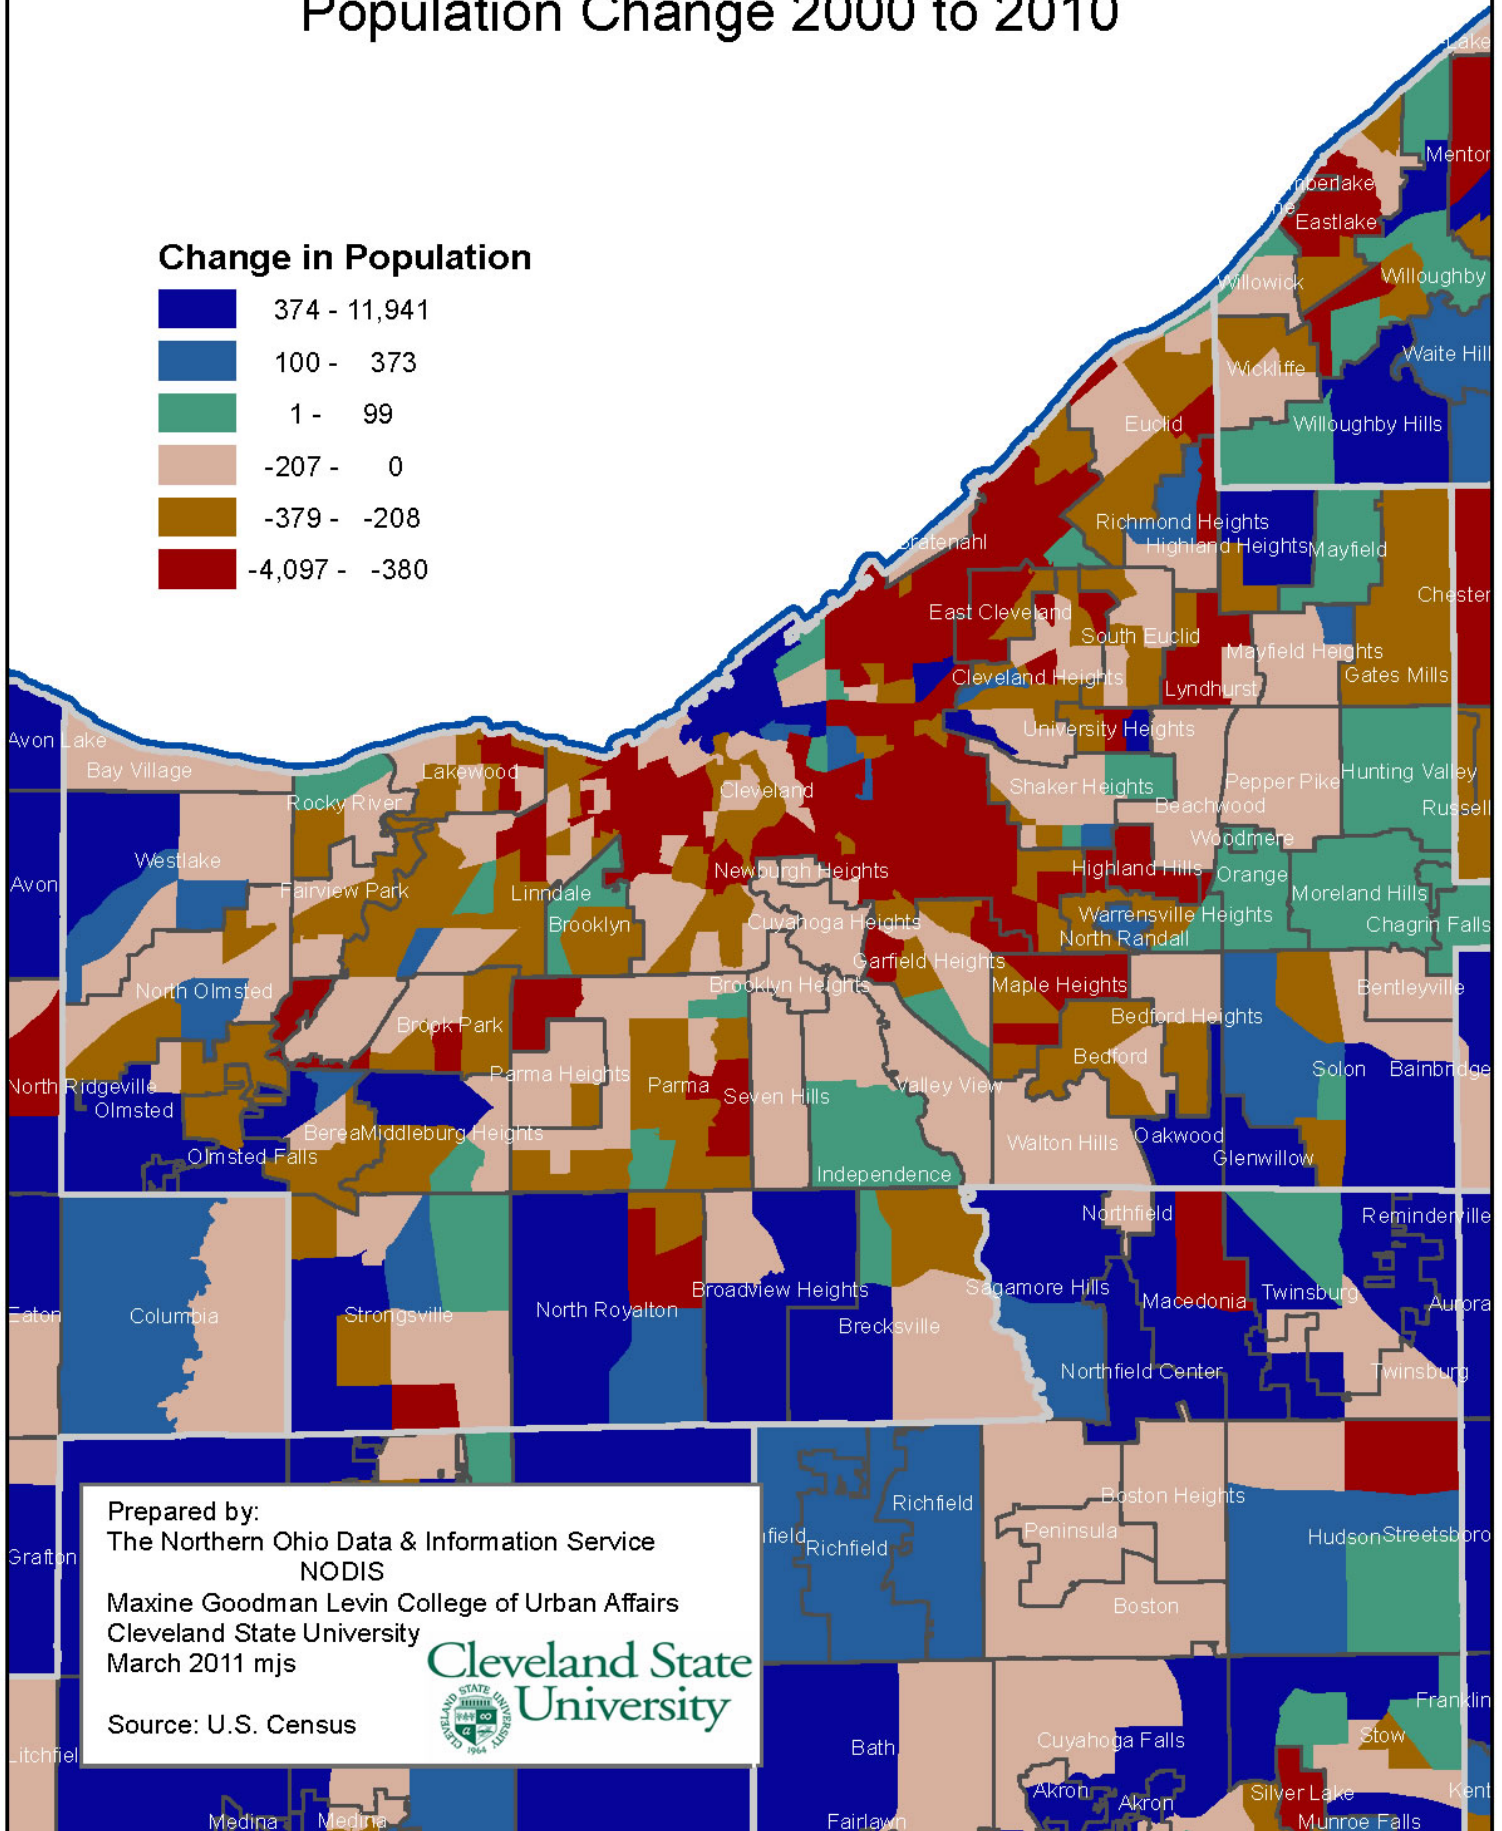

# Population Change 2000 to 2010

## Change in Population

Prepared by:  
 The Northern Ohio Data & Information Service  
 NODIS  
 Maxine Goodman Levin College of Urban Affairs  
 Cleveland State University  
 March 2011 mjs

Source: U.S. Census