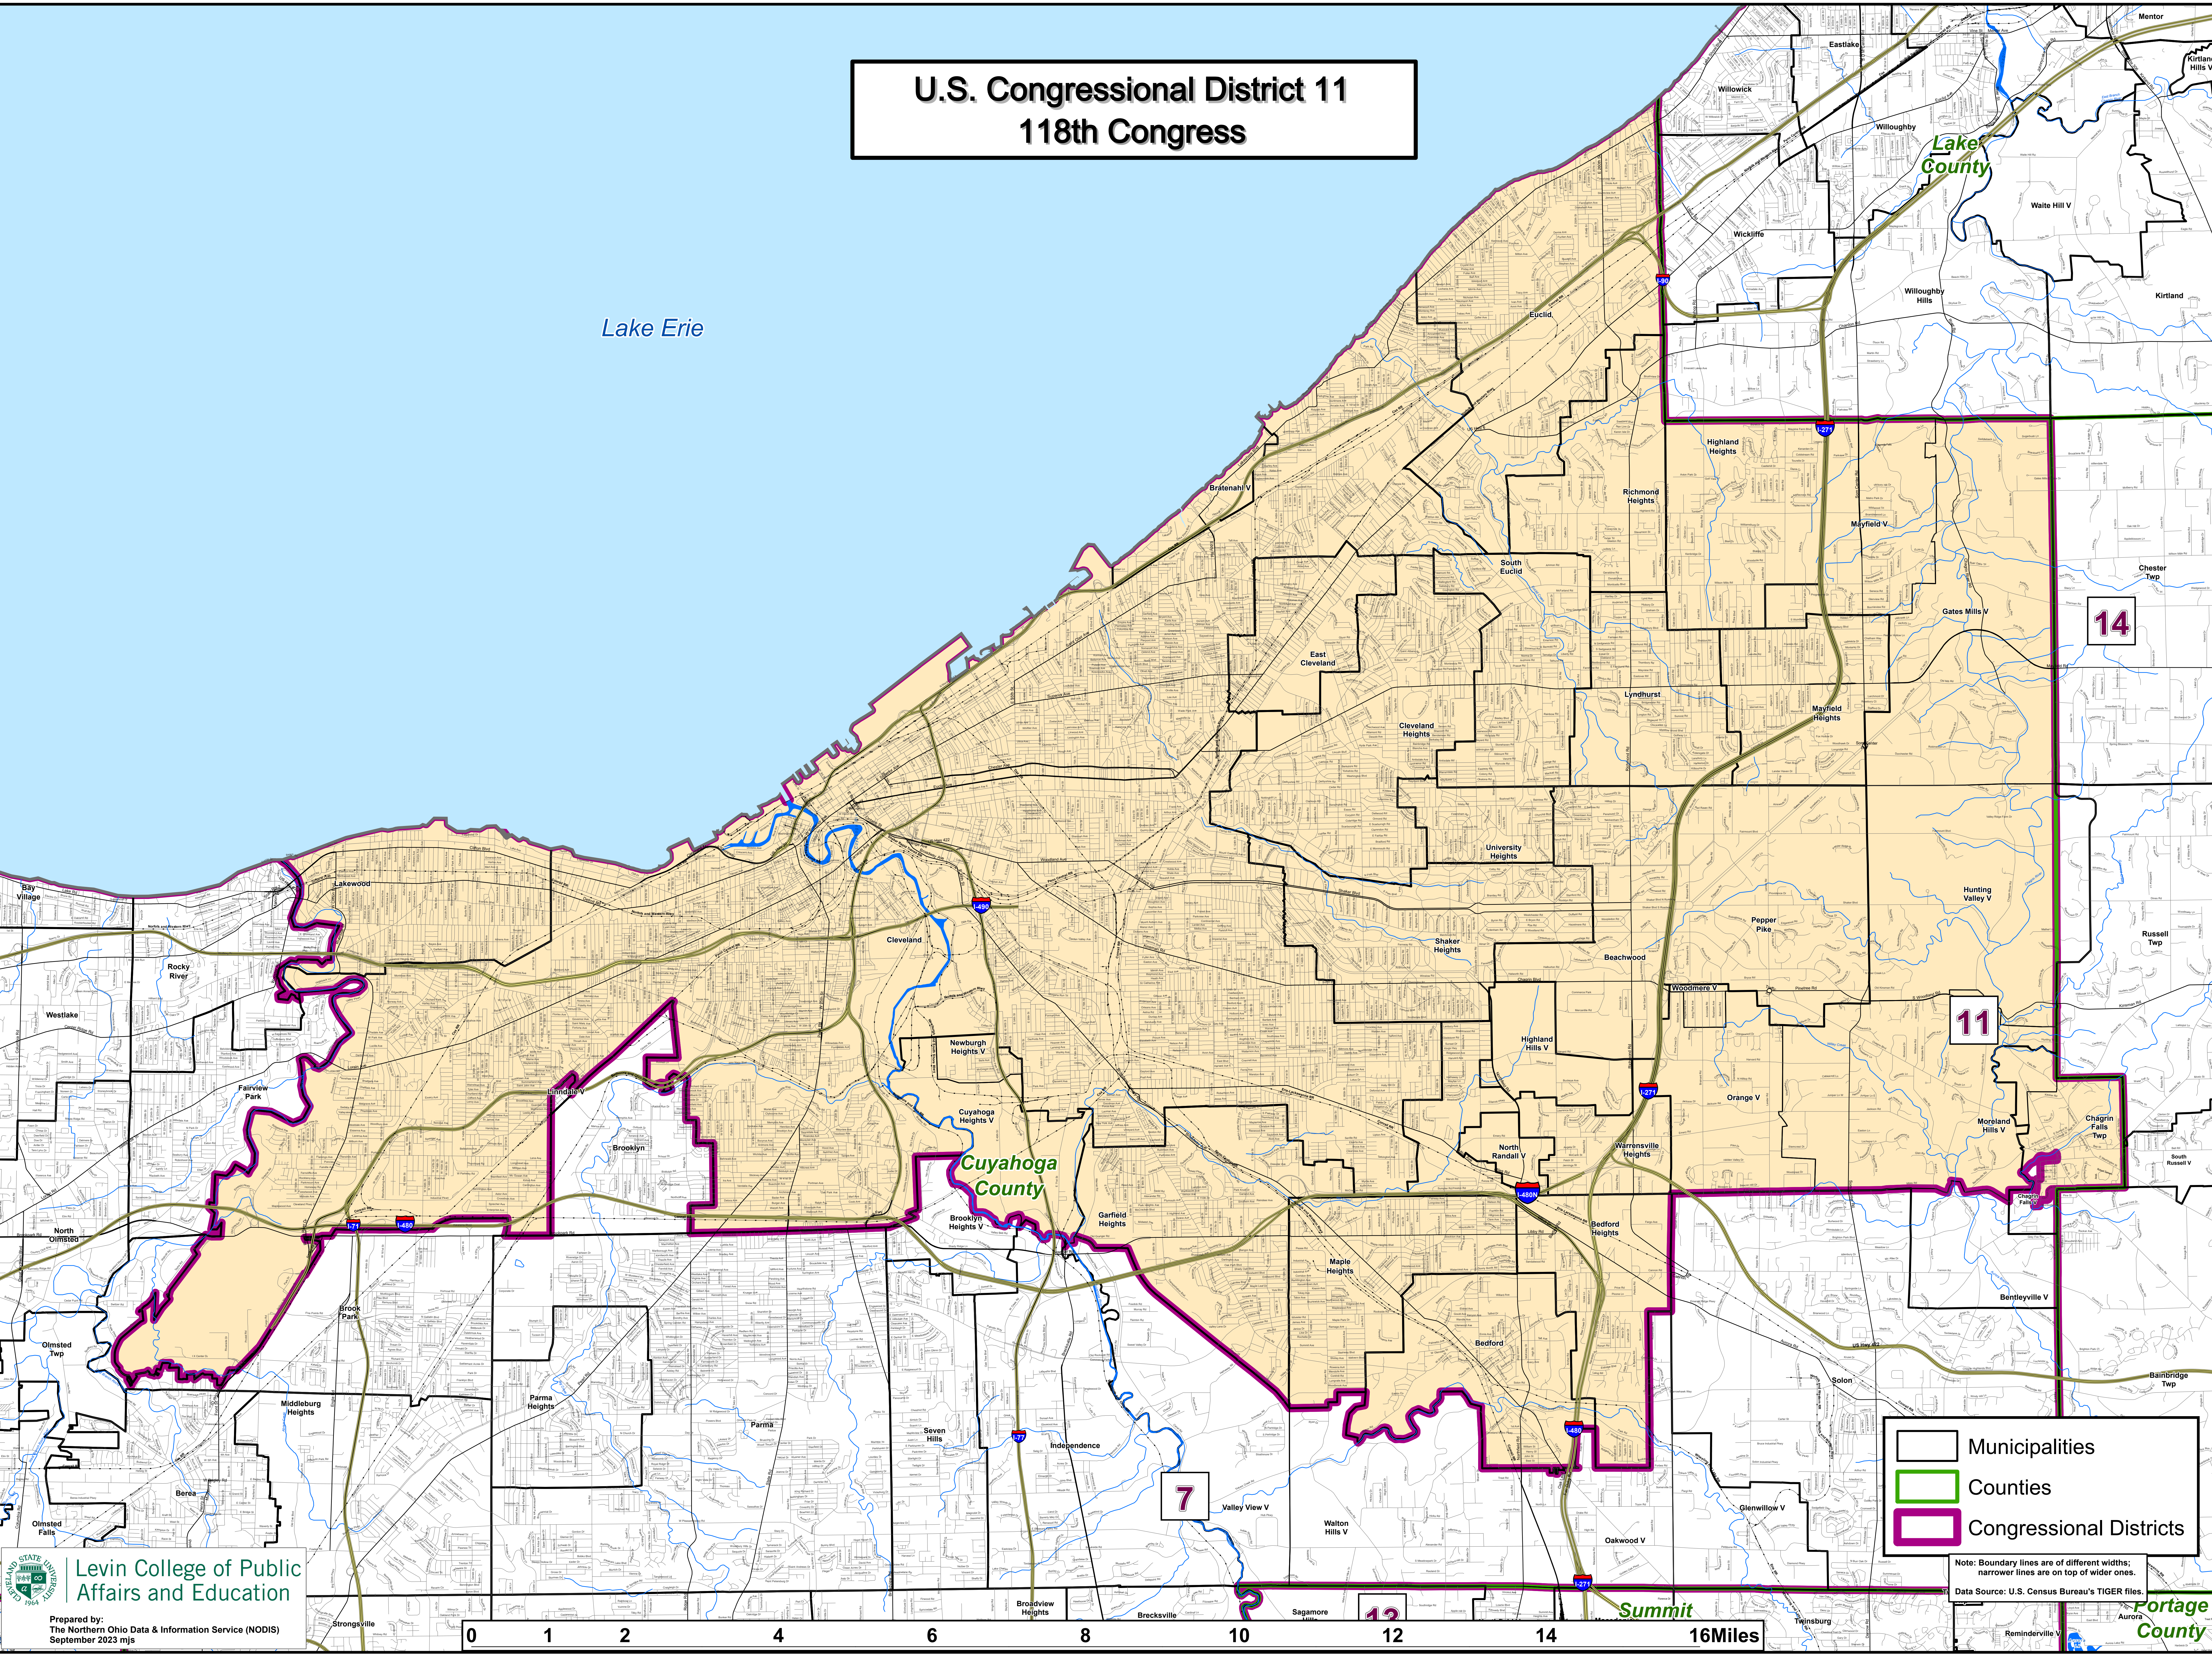

U.S. Congressional District 11 118th Congress

Lake Erie

Lake County

Cuyahoga County

Summit

Portage County

- Municipalities
- Counties
- Congressional Districts