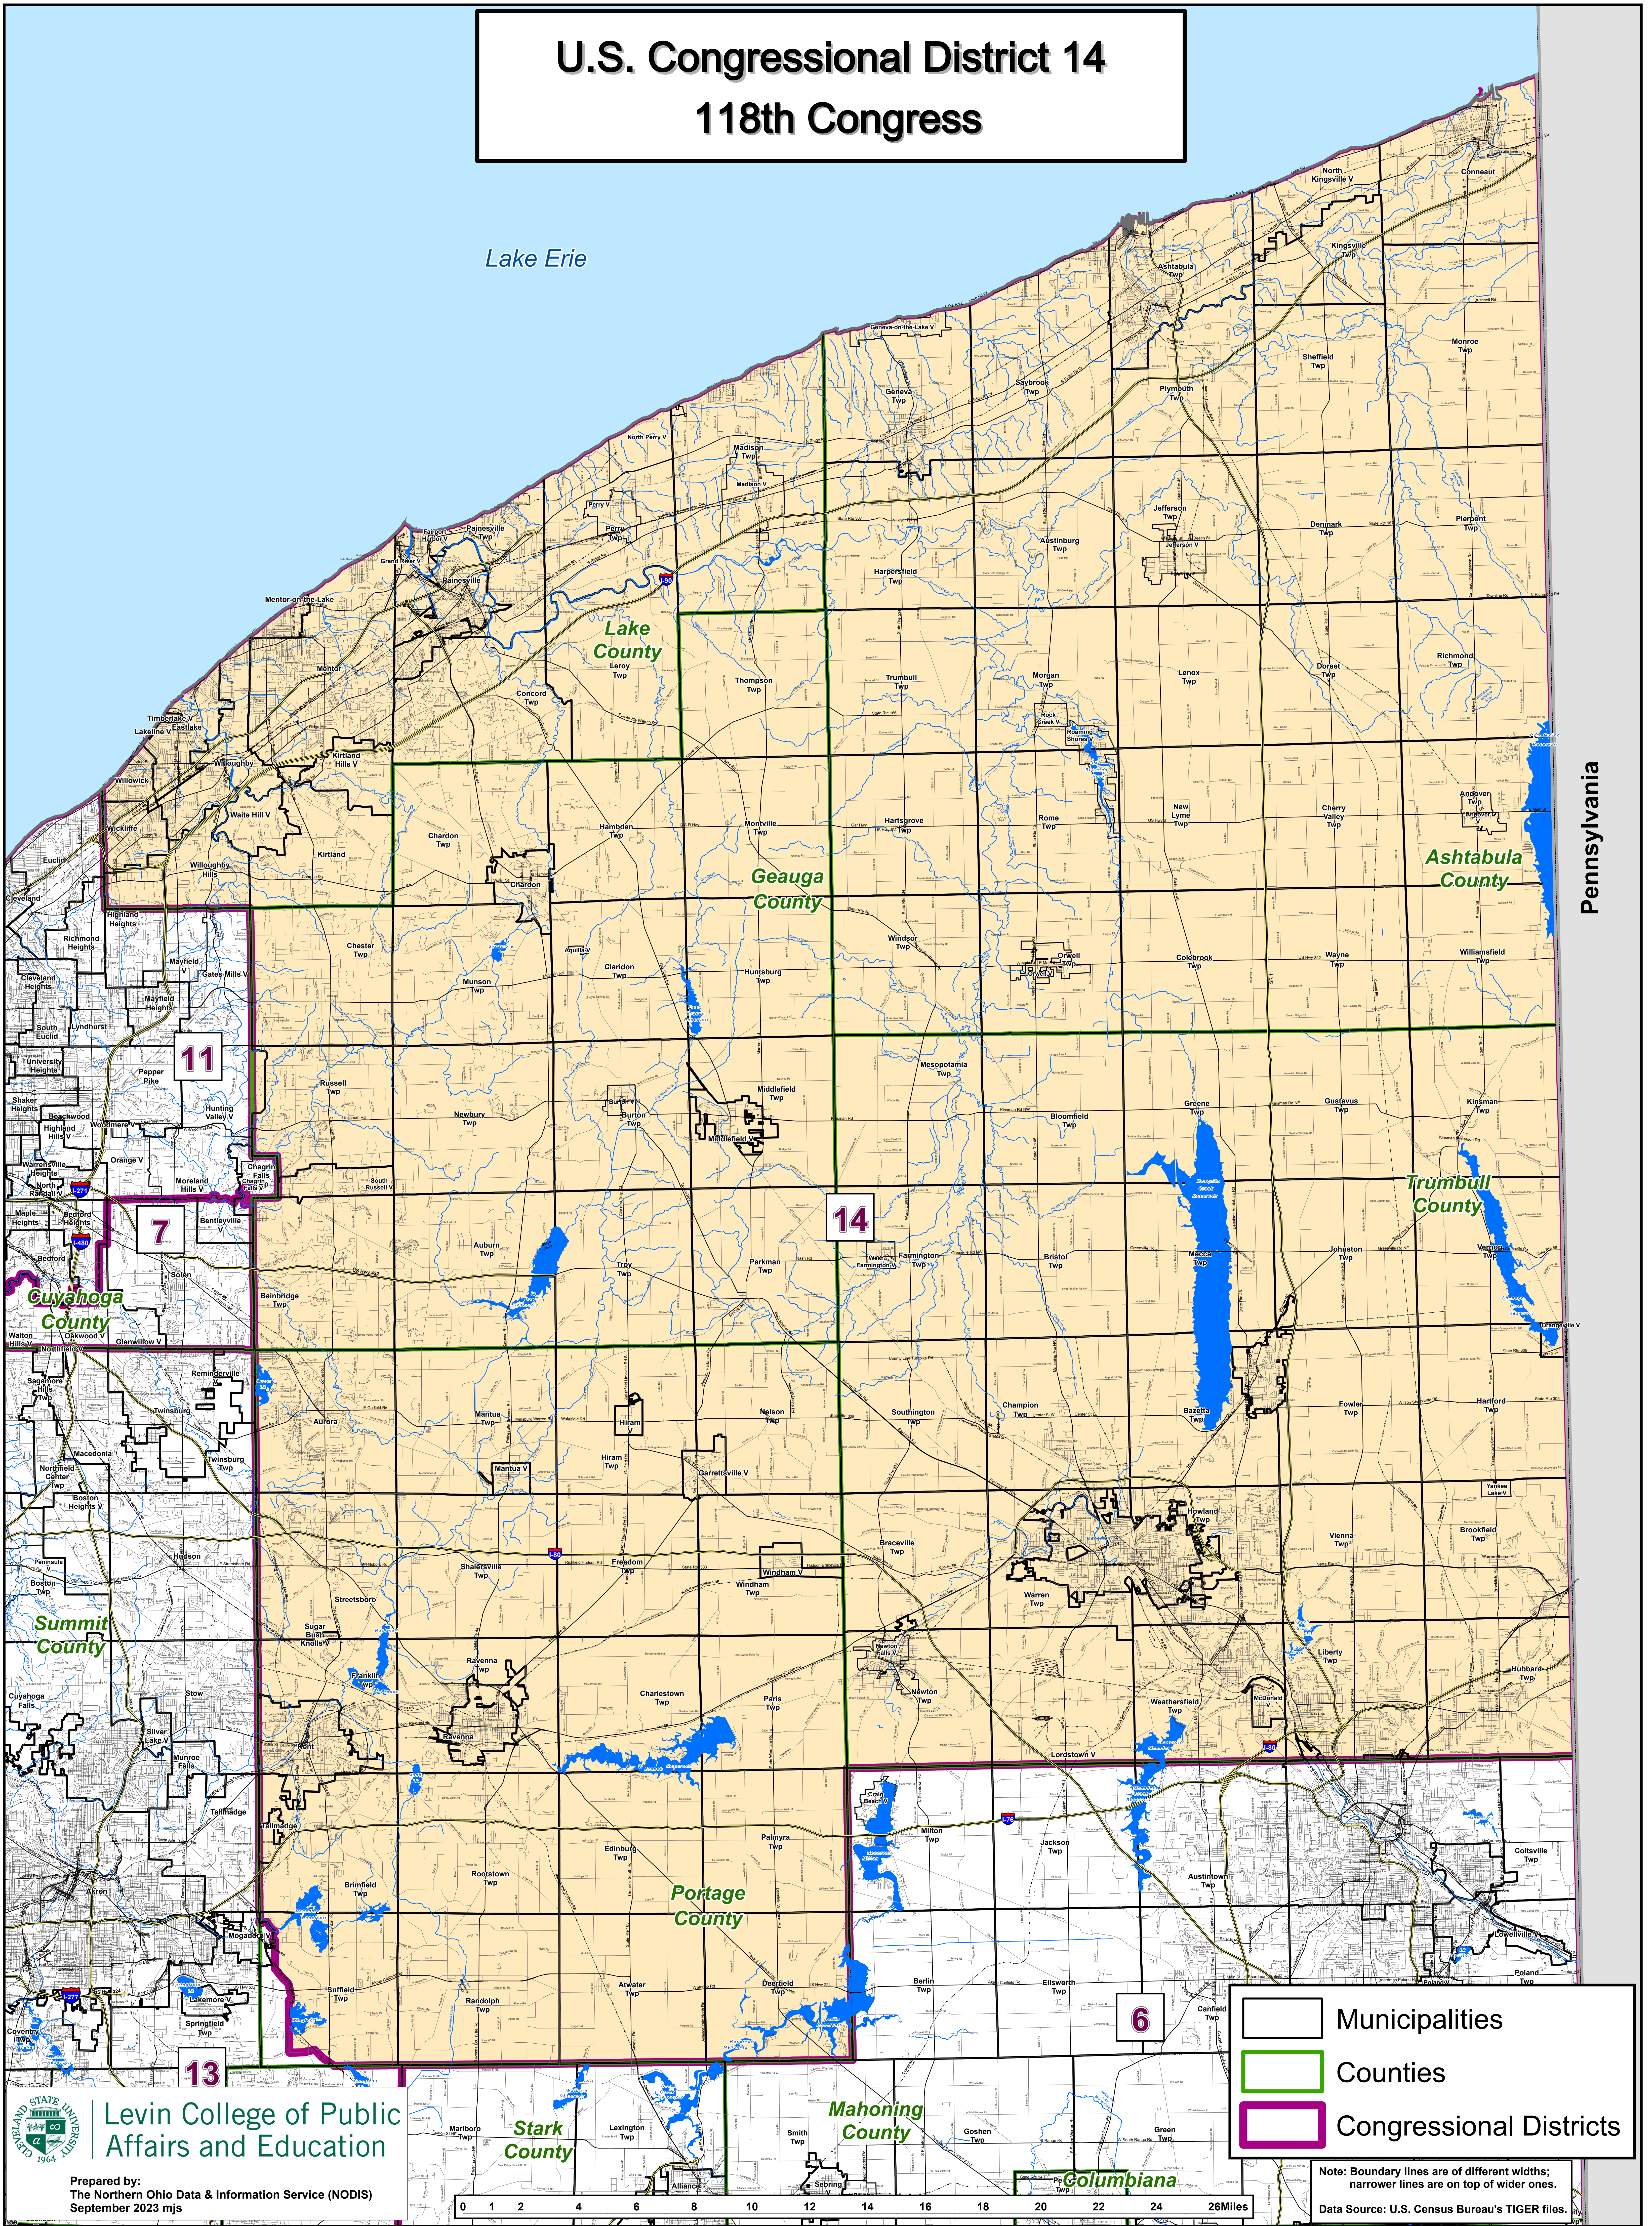

U.S. Congressional District 14

118th Congress

Lake Erie

Pennsylvania

11

7

14

6

13

- Municipalities
- Counties
- Congressional Districts

Note: Boundary lines are of different widths; narrower lines are on top of wider ones.
Data Source: U.S. Census Bureau's TIGER files.