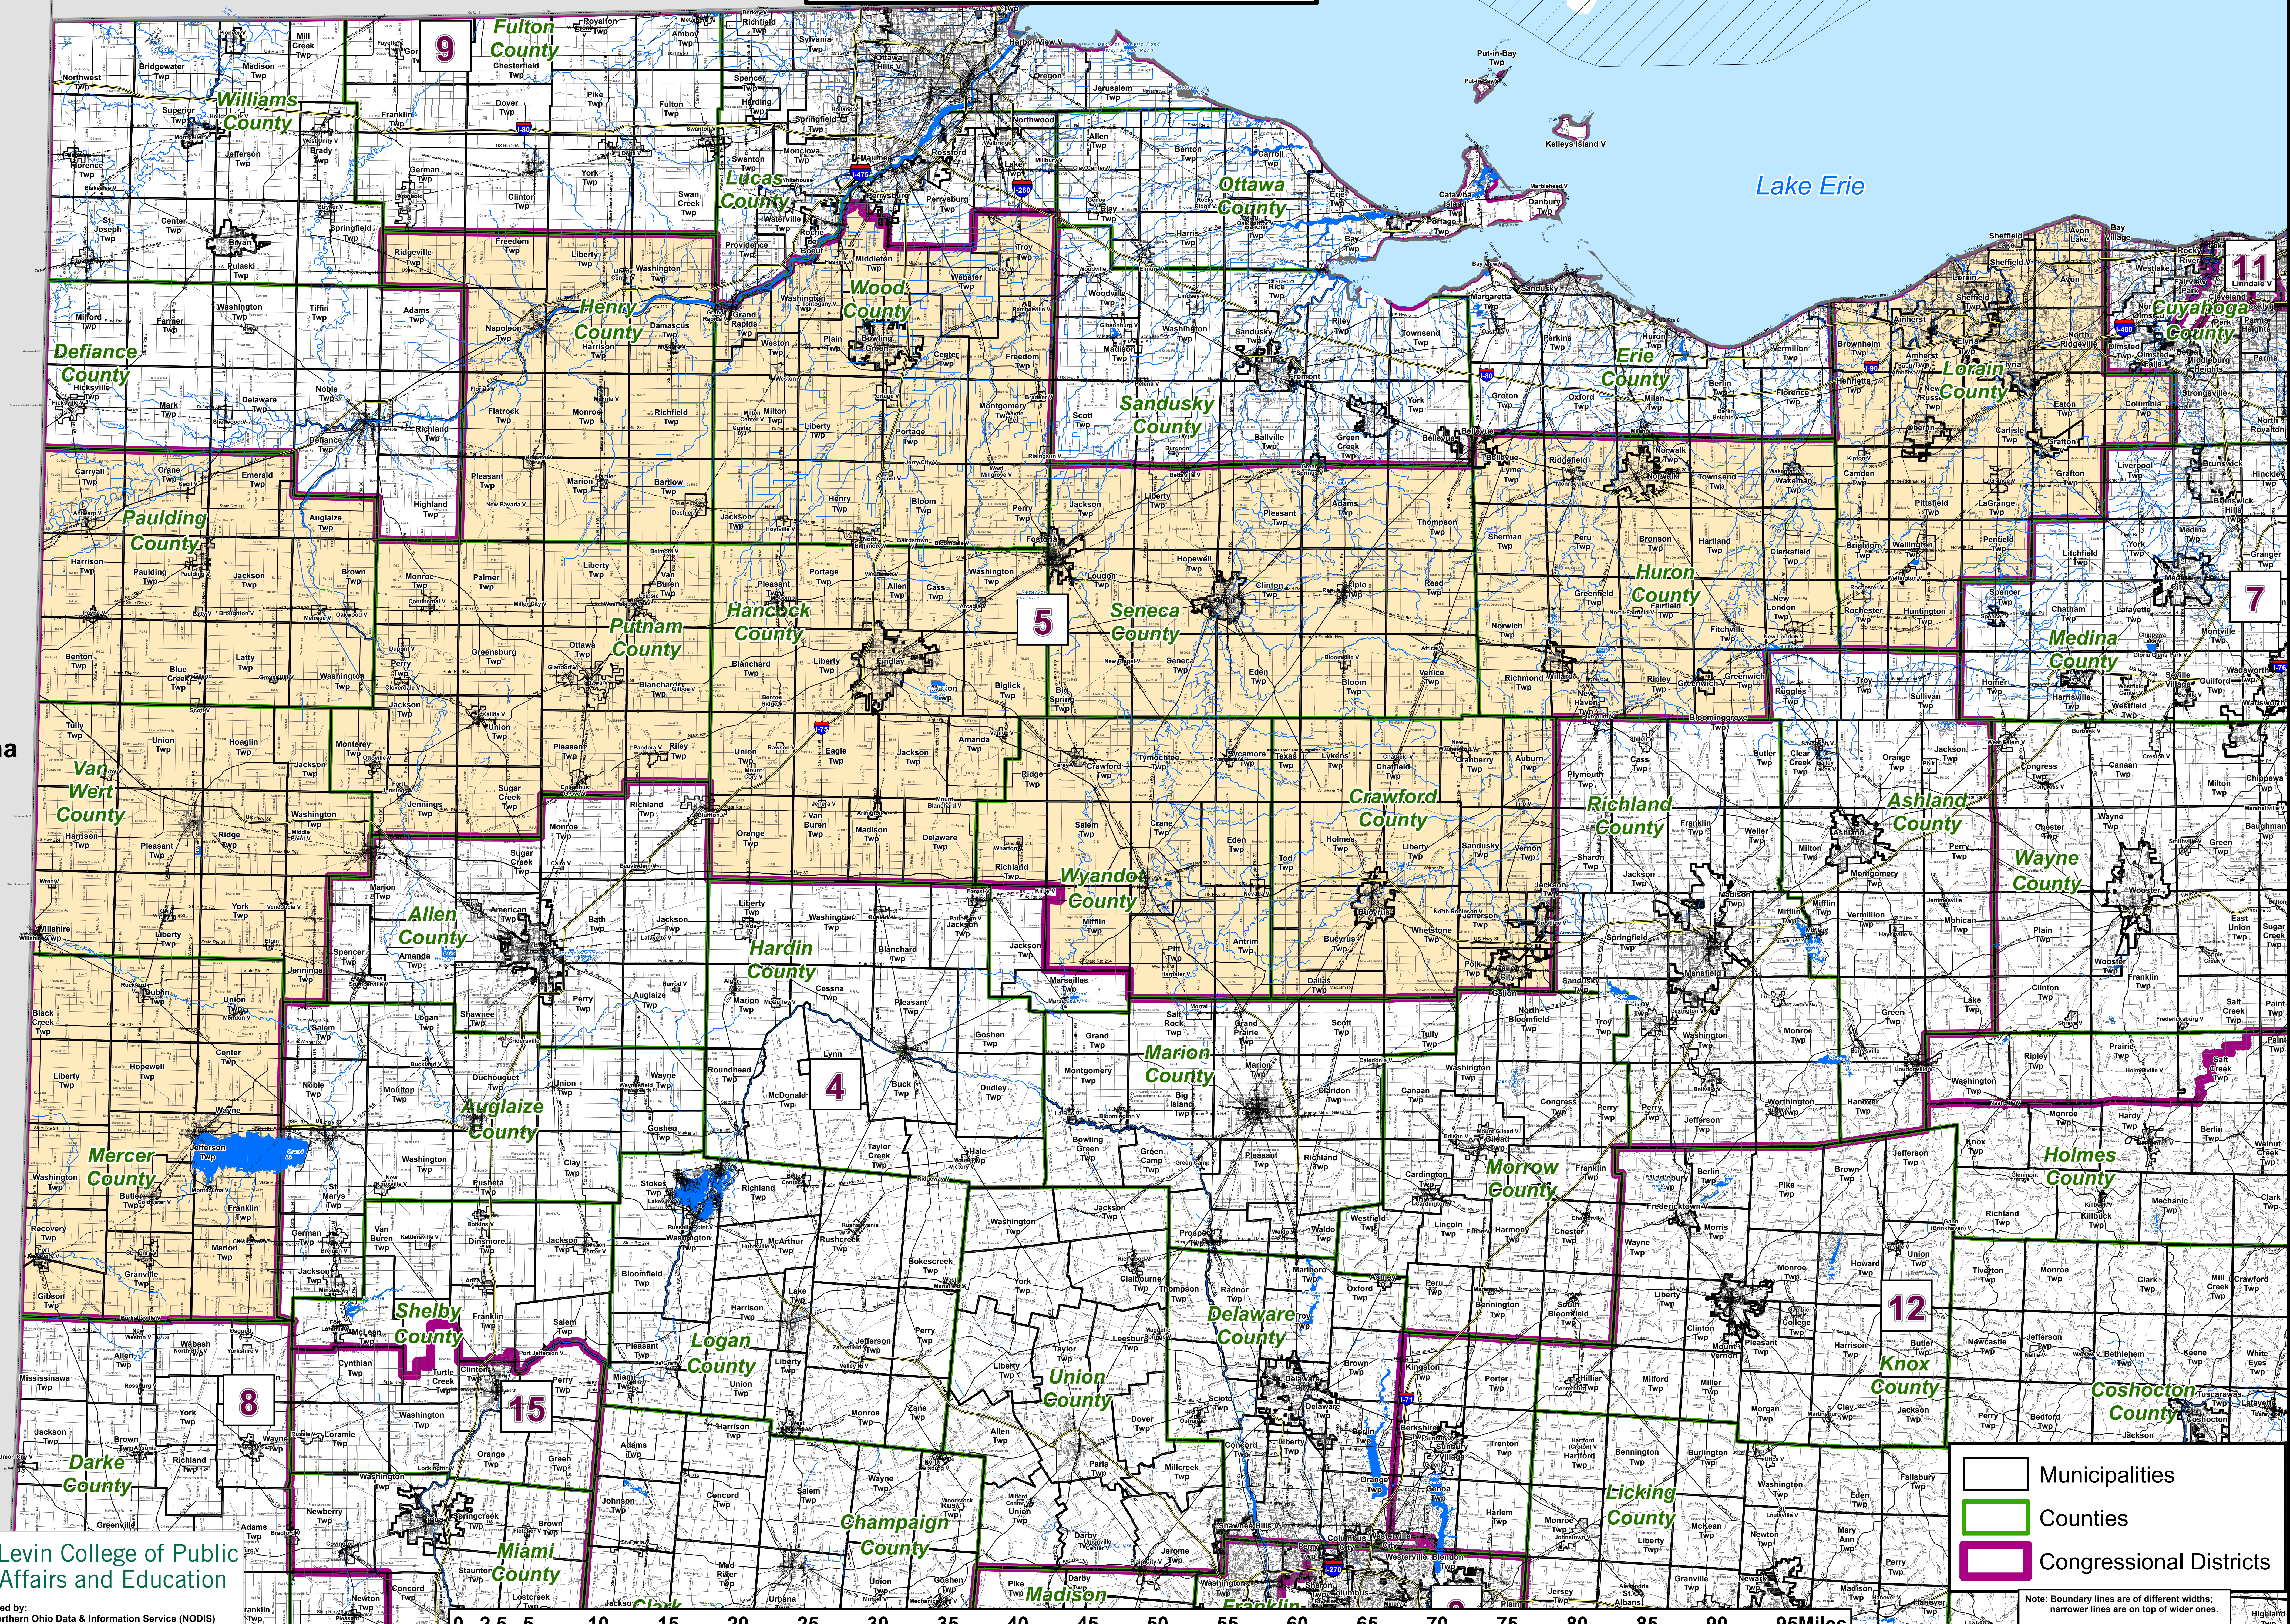

U.S. Congressional District 5 118th Congress

Michigan

Canada

Lake Erie

Indiana

- Municipalities
- Counties
- Congressional Districts

Note: Boundary lines are of different widths; narrower lines are on top of wider ones.
Data Source: U.S. Census Bureau's TIGER files.