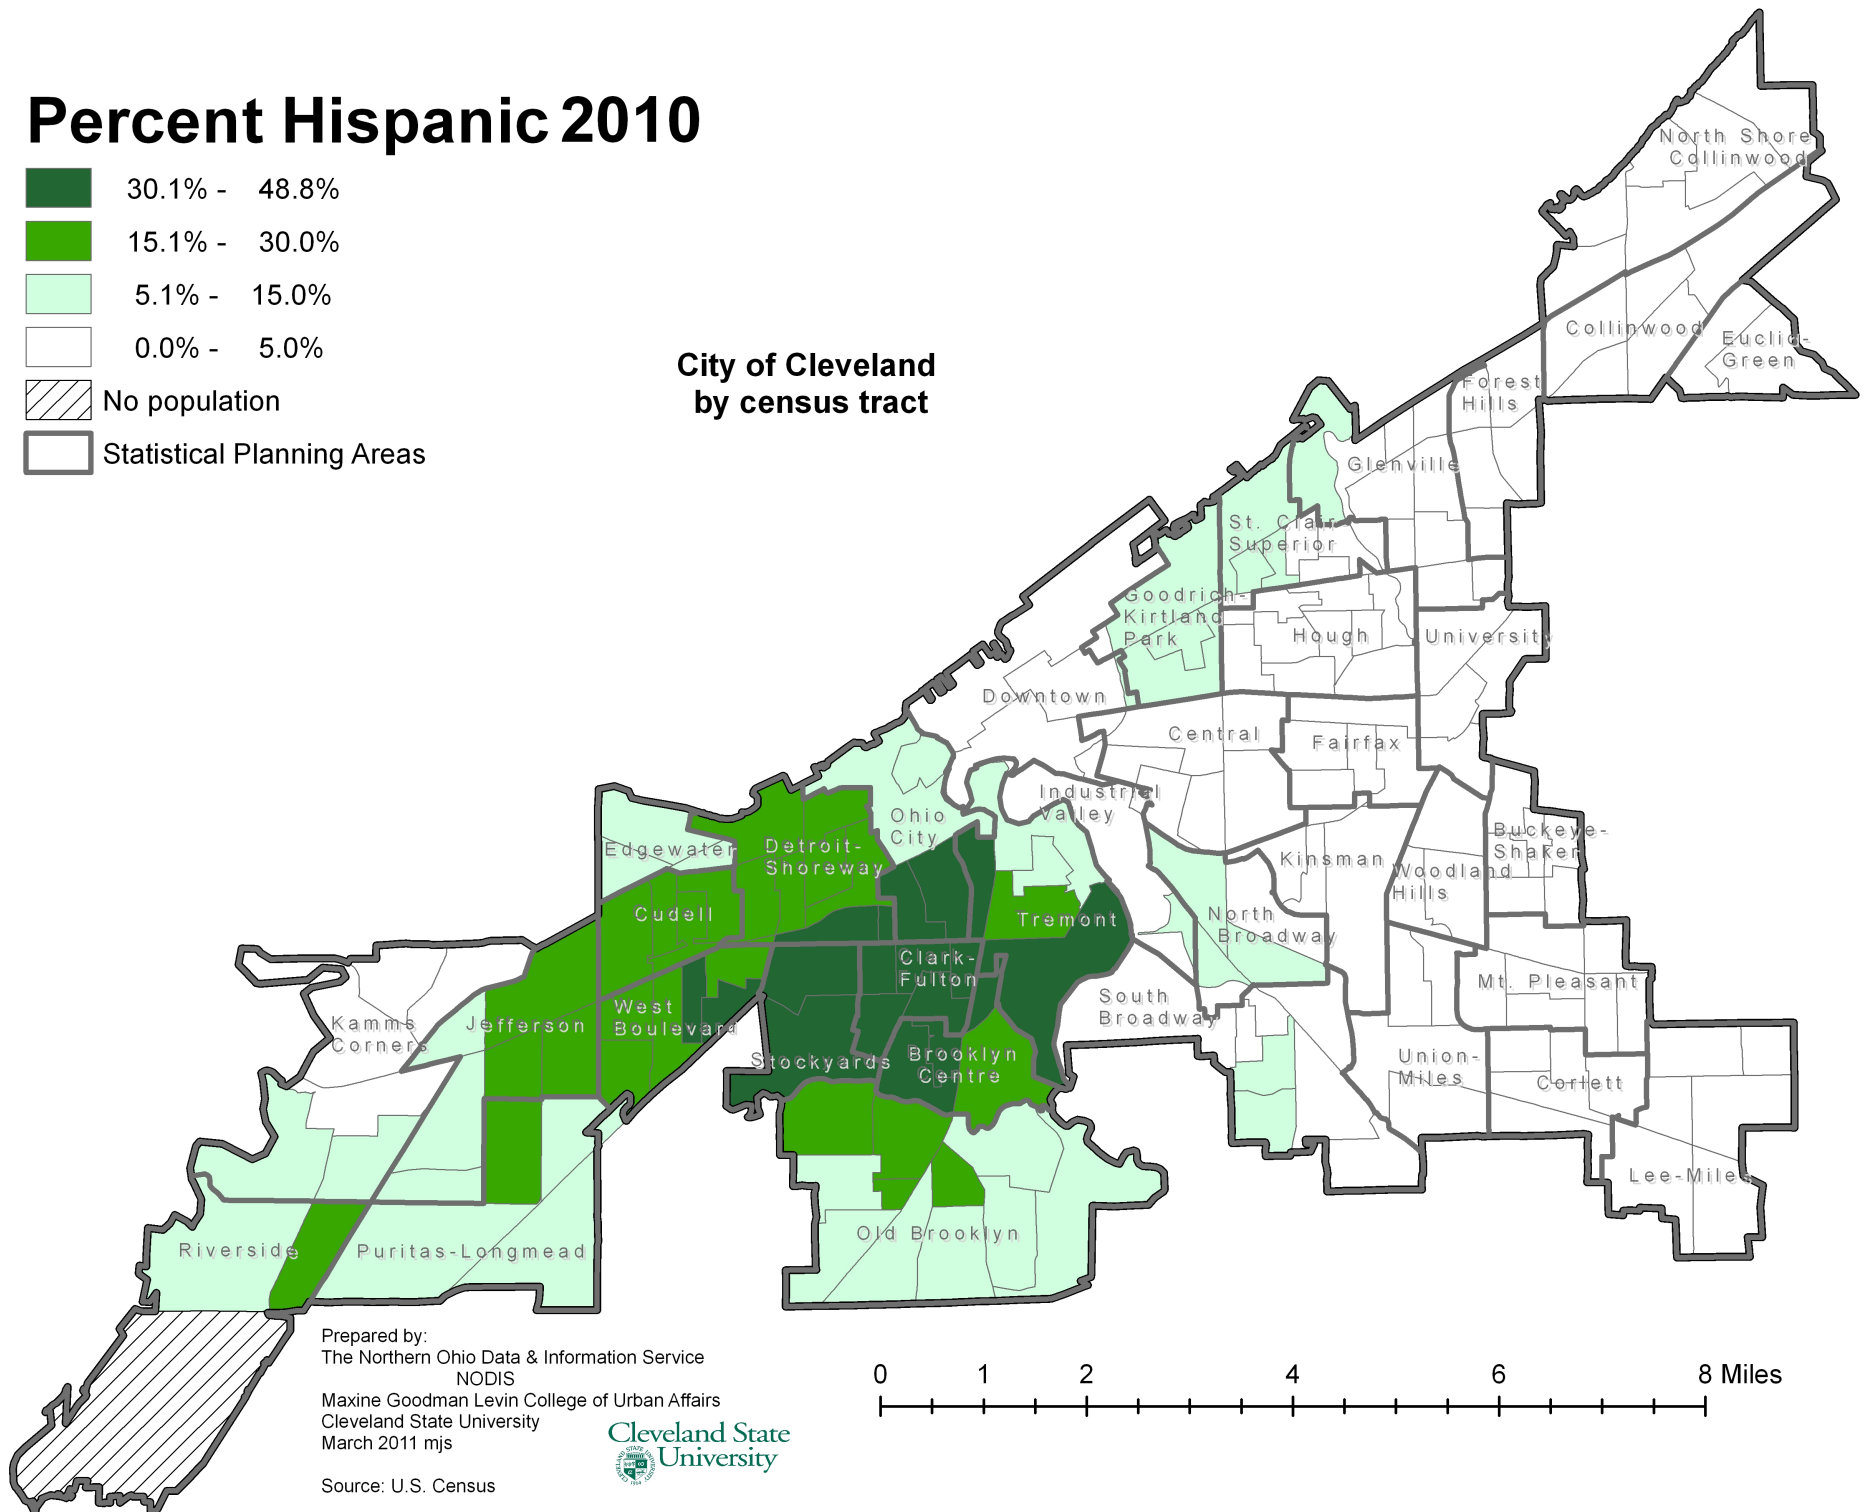

Percent Hispanic 2010

City of Cleveland by census tract

Prepared by:
 The Northern Ohio Data & Information Service
 NODIS
 Maxine Goodman Levin College of Urban Affairs
 Cleveland State University
 March 2011 mjs

Source: U.S. Census