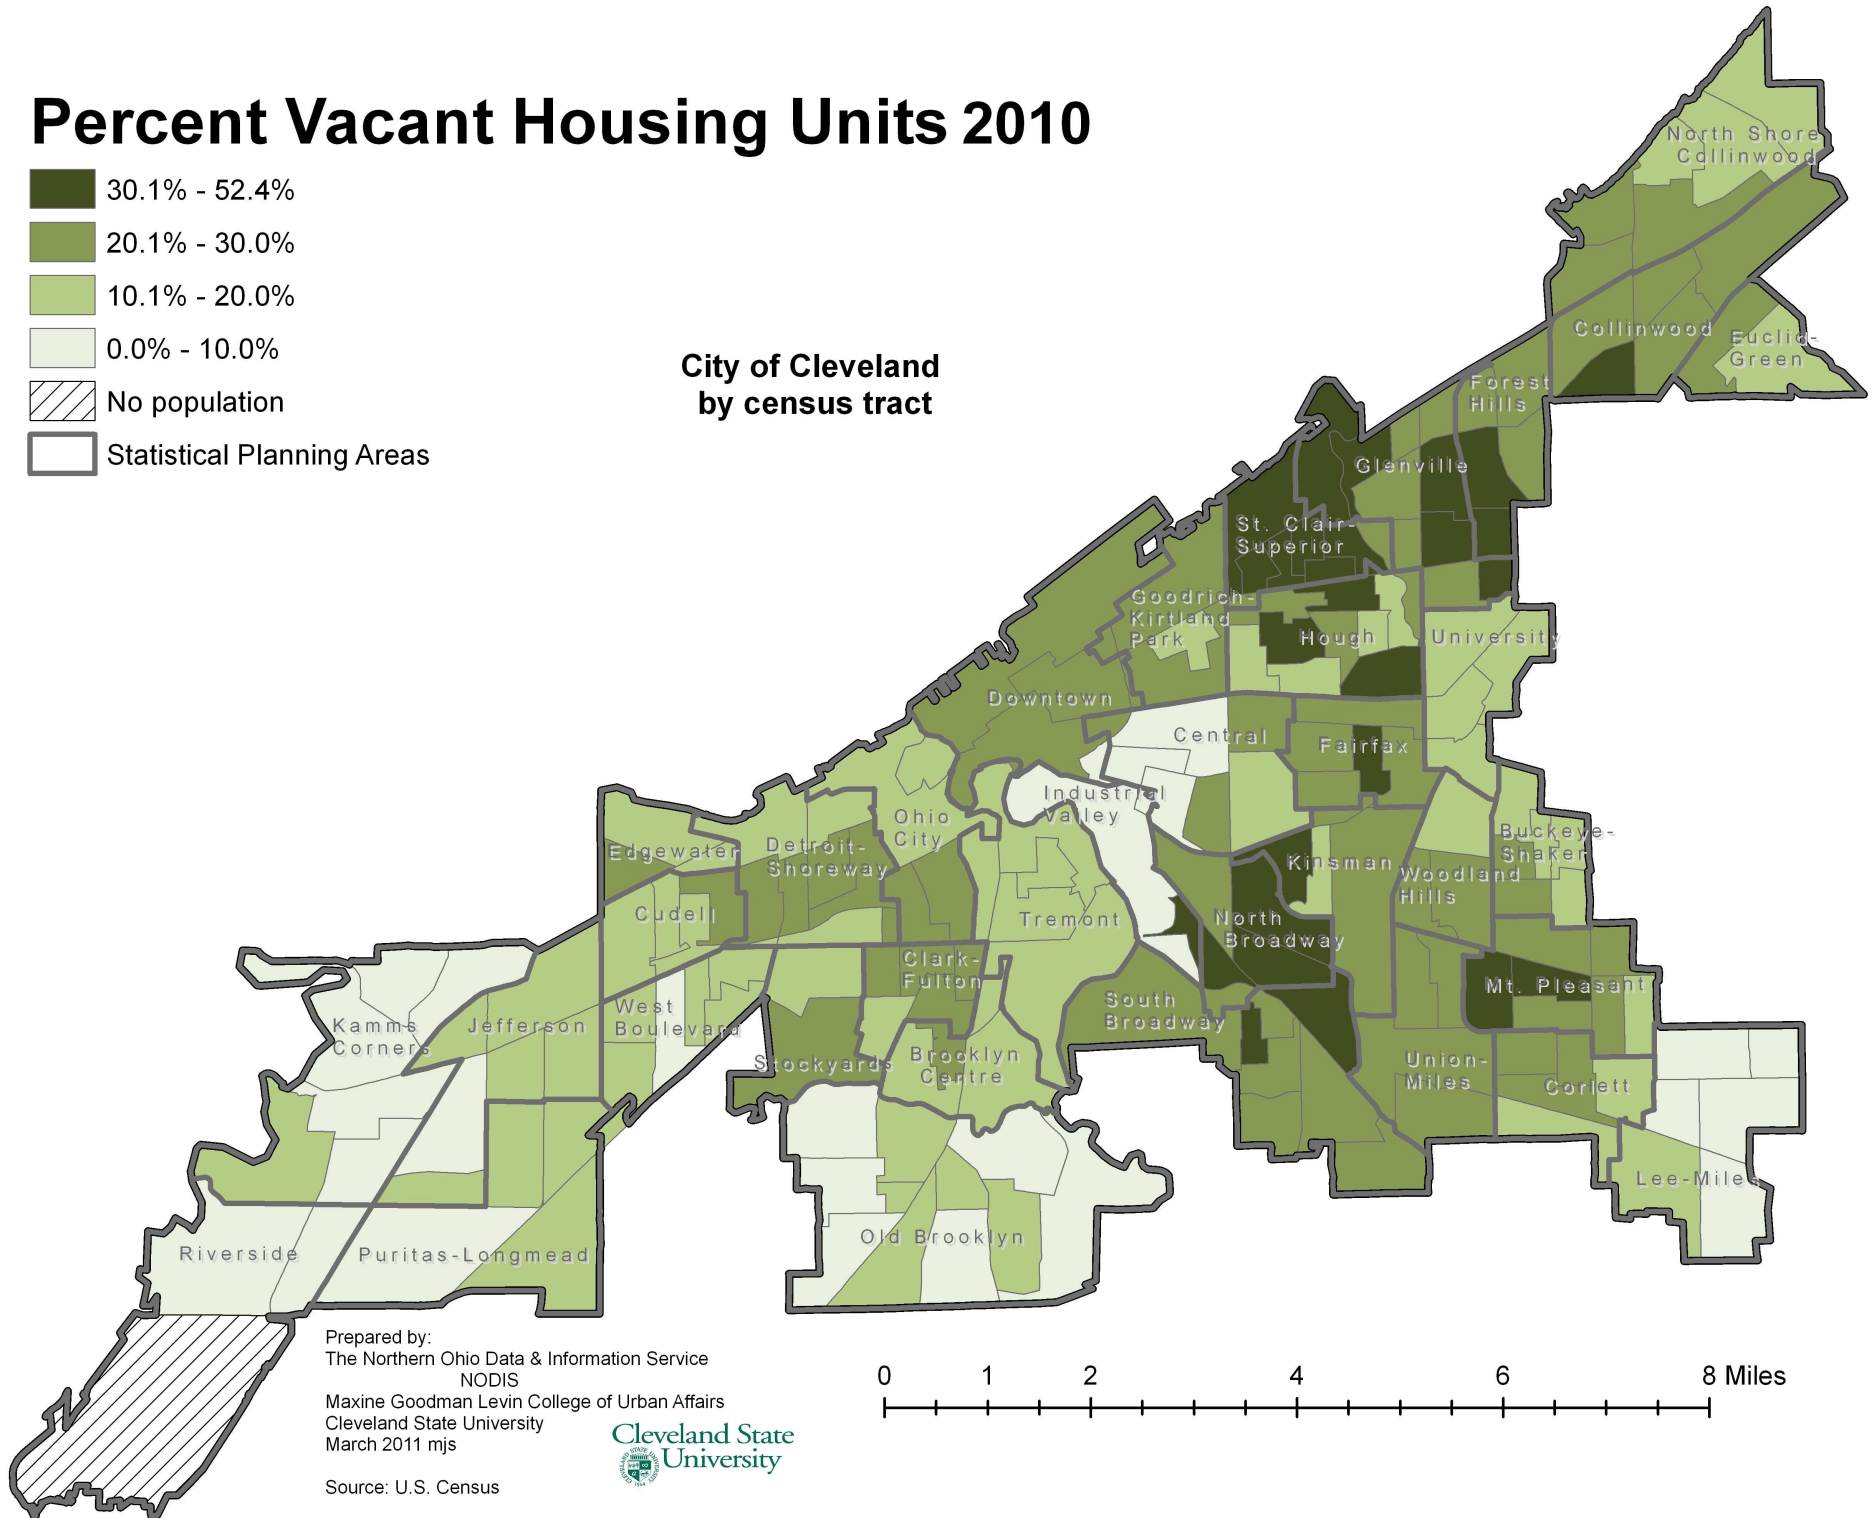

# Percent Vacant Housing Units 2010

**City of Cleveland  
by census tract**

Prepared by:  
The Northern Ohio Data & Information Service  
NODIS  
Maxine Goodman Levin College of Urban Affairs  
Cleveland State University  
March 2011 mjs

Source: U.S. Census