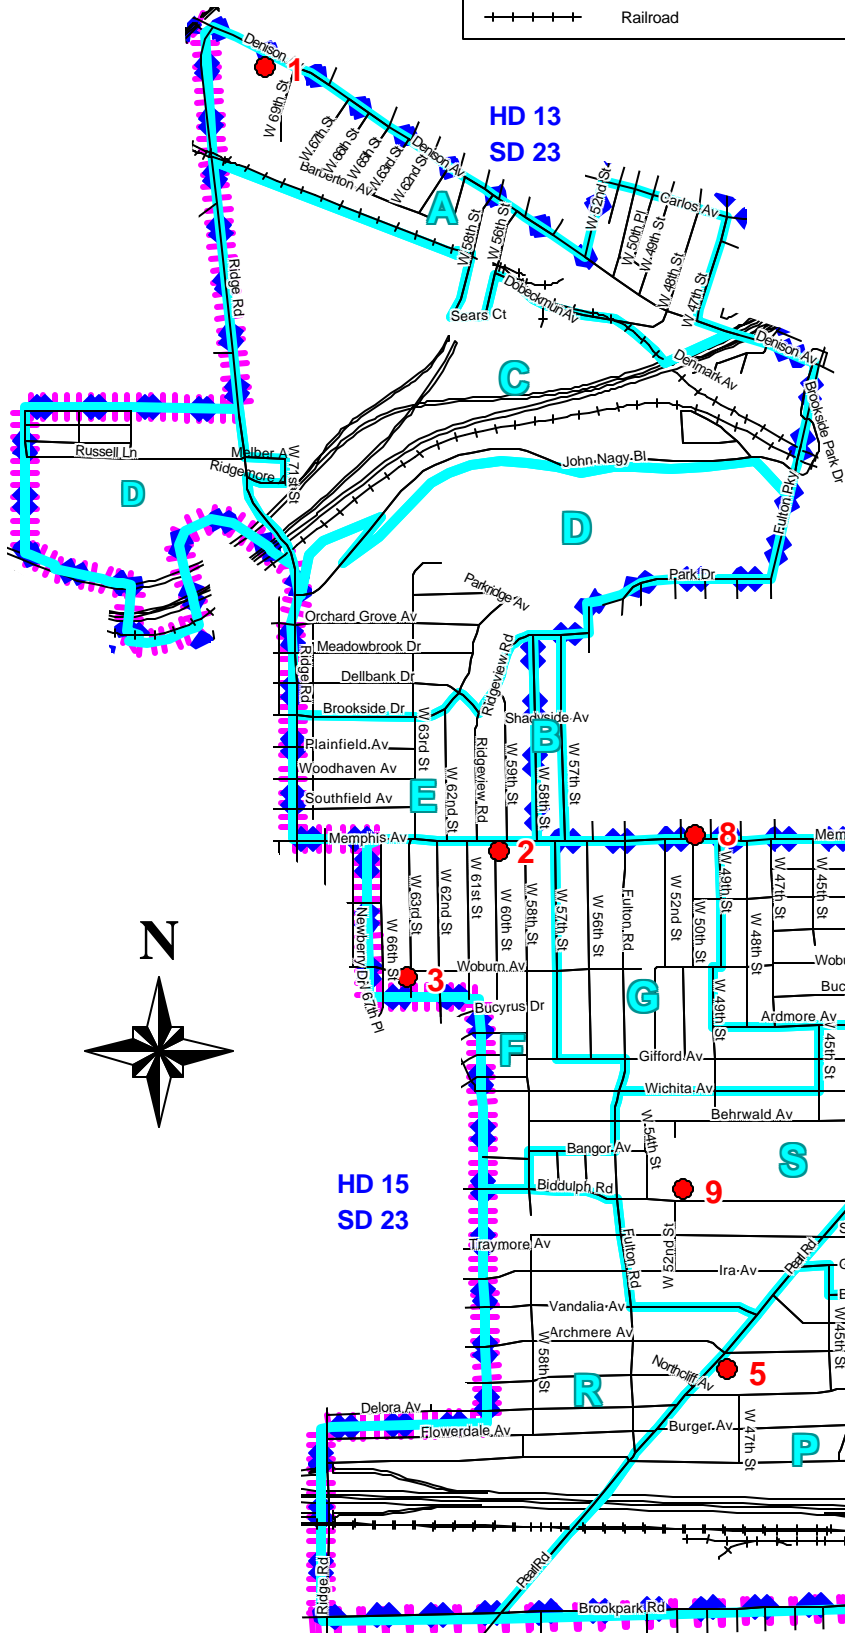

Cleveland Ward 16

Legend	
	Voting Location
	Street
	2001 House District
	2002 Congressional District
	School District
	Precinct
	Railroad

ID	Site Name	Address	Voting Precincts
1	WESTSIDE SACHSENHEIM HALL	7001 Denison Ave	A,C
2	GLORIA DEI EVANGELICAL LUTHERAN CHURCH	5801 Memphis Ave	B,D,E
3	BROOKLYN ACRES MUTUAL HOMES	6301 Woburn Ave	F,G
4	ST. JAMES LUTHERAN CHURCH	4771 Broadview Rd	L,N
5	CLEVELAND KOREAN PRESBYTERIAN CHURCH	4839 Pearl Rd	P,Q,R ##
6	ST. LEO COMMUNITY PARISH CTR	4940 Broadview Rd	M,O
7	CHARLES A. MOONEY MIDDLE SCHOOL	3213 Montclair Ave	J,K
8	AMERICAN LEGION POST	4910 Memphis Ave	H,I

Replacement location for McIntyre Foundation

CD 10 (all of ward 16)

CLEVELAND MUNICIPAL SD (all of ward 16)

HD 10 SD 21

HD 15 SD 23

Cuyahoga County Board Of Elections September 2003

Notice to Buyer:
The Cuyahoga County Board of Elections cannot guarantee the absolute accuracy of data purchased. Every effort is made to ensure the product reflects current registered voter names, addresses, party affiliation, voting history and jurisdictional boundaries. The data is not represented to be an Official Copy of records on file with this agency. The information contained on the attached printout(s), tape, labels or map(s) reflects the most recent update of our records. In the unlikely event serious data problems are detected, please contact the Administrator of Registration/Absentee Ballot at (216)443-3200.

Revision: 10/01/02 Voting location update
Revision: 9/02/03 Voting location update

Prepared by:
Northern Ohio Data & Information Service
Maxine Goodman Levin College of Urban Affairs
Cleveland State University
(216) 687-2209