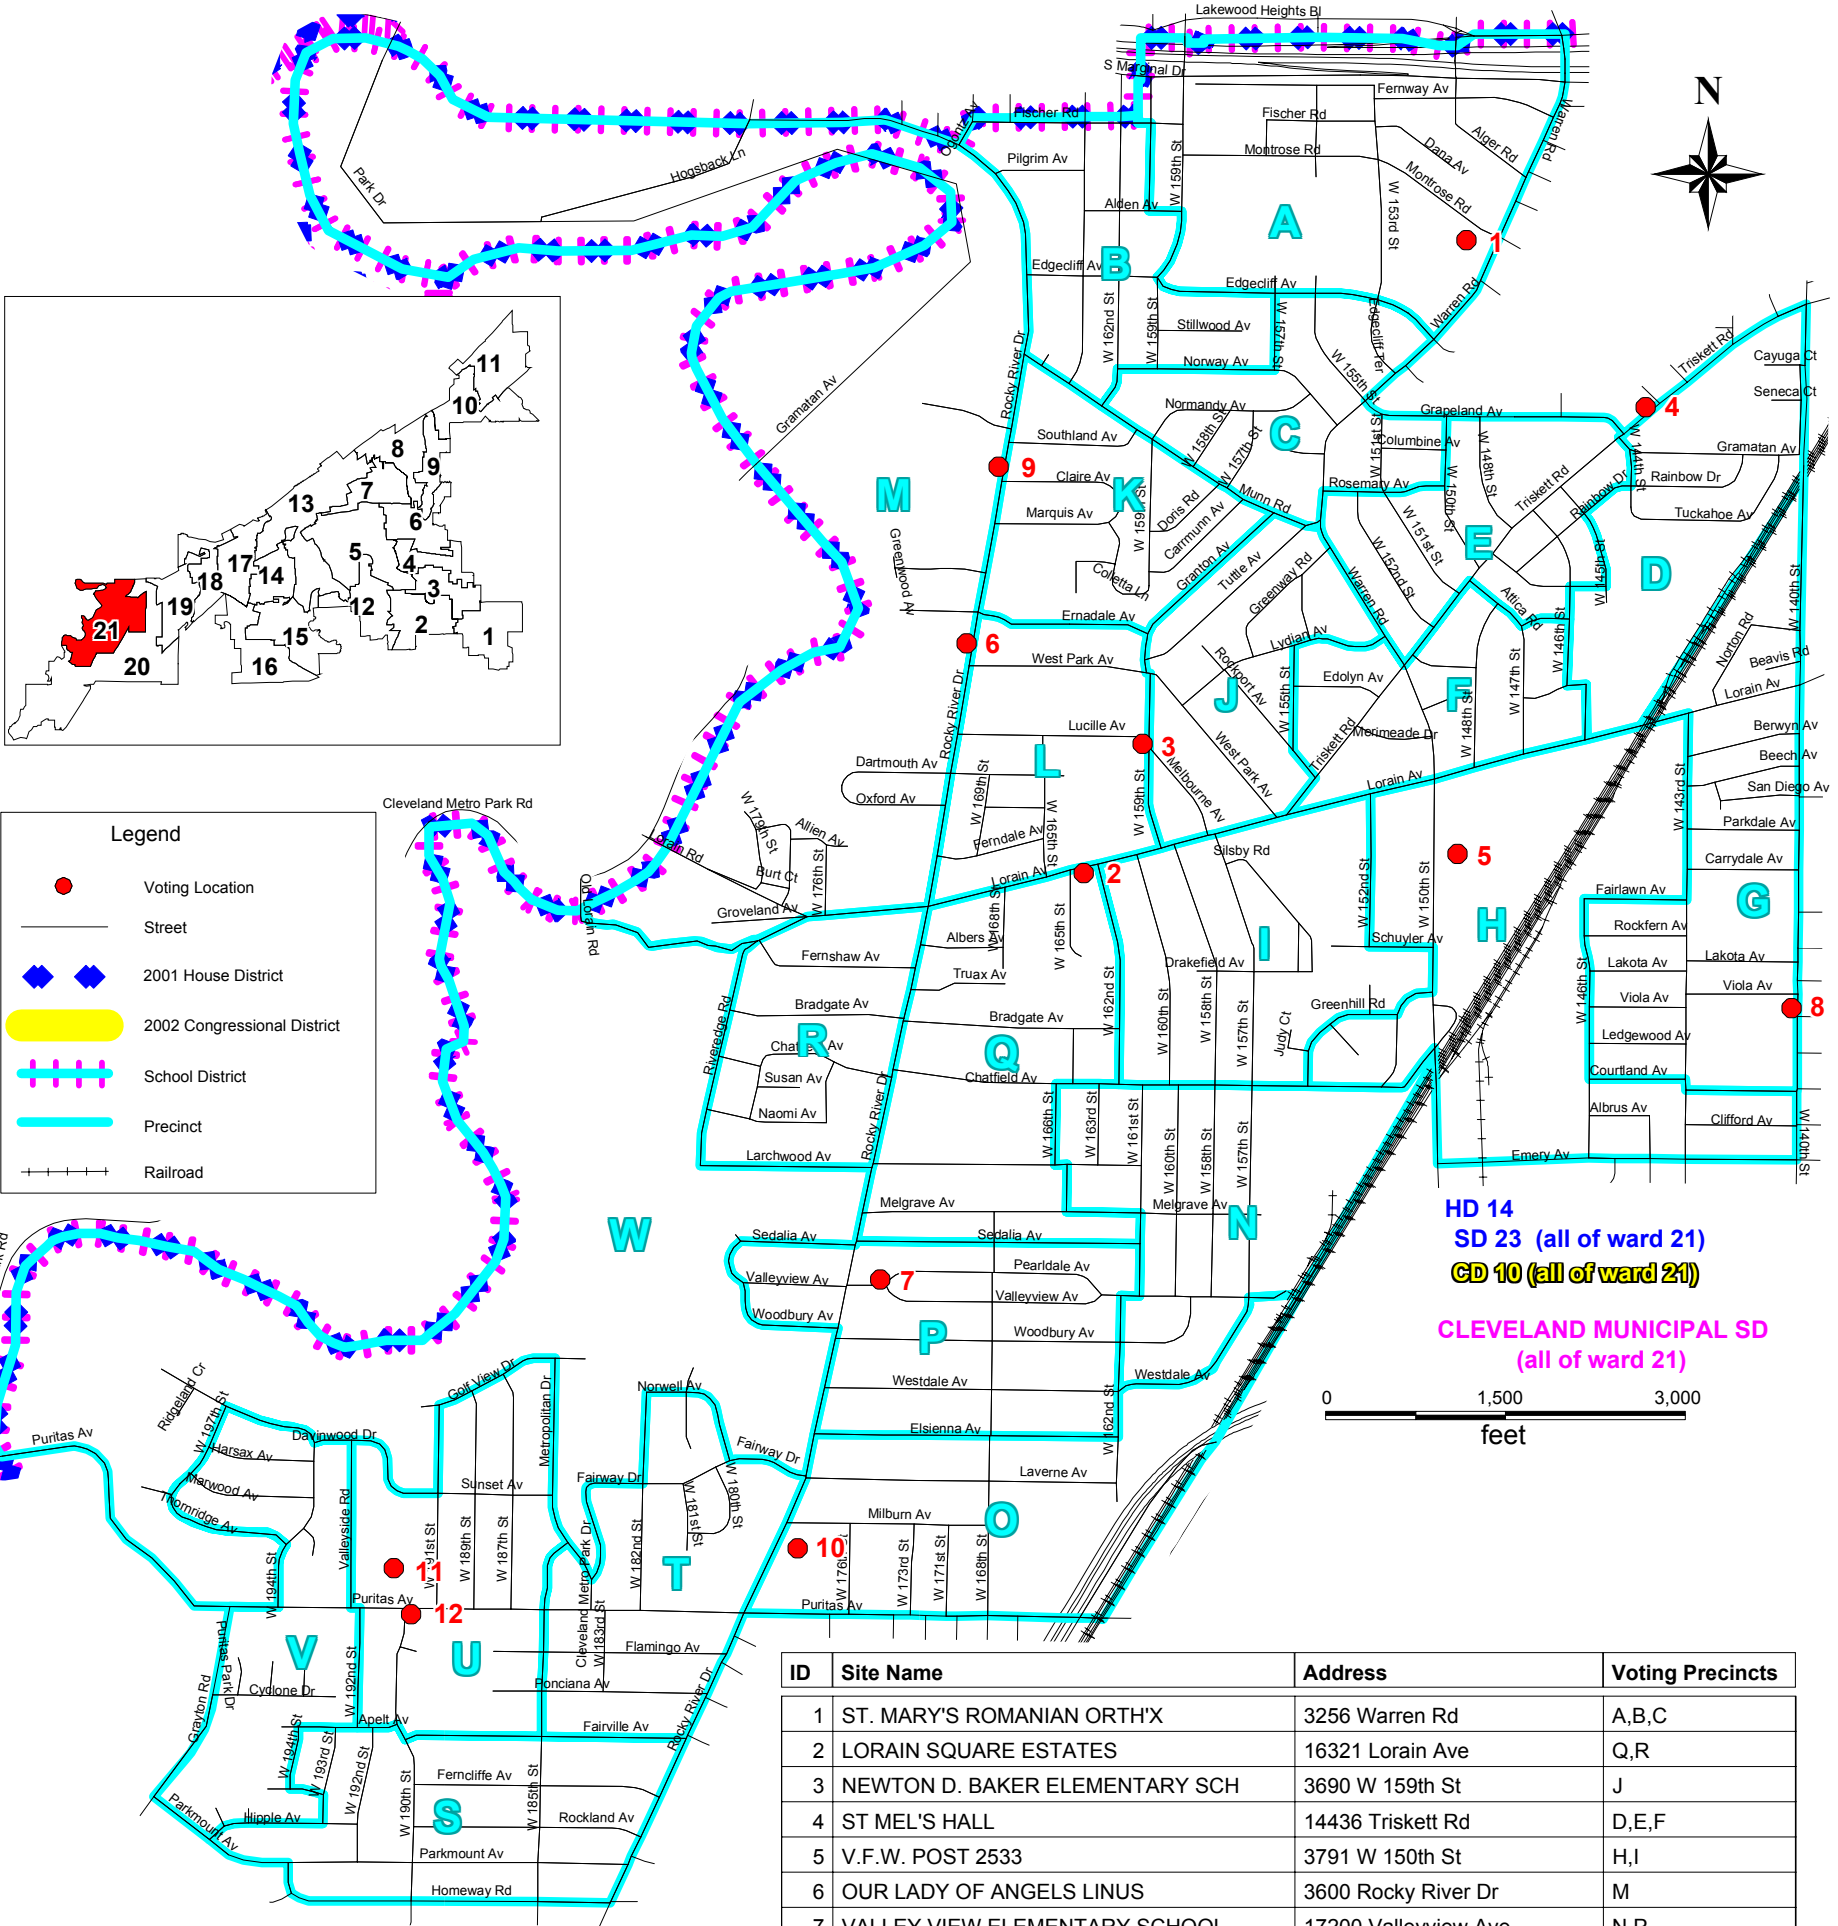

# Cleveland Ward 21

**HD 14**  
**SD 23 (all of ward 21)**  
**CD 10 (all of ward 21)**  
**CLEVELAND MUNICIPAL SD**  
**(all of ward 21)**

0 1,500 3,000  
feet

ID	Site Name	Address	Voting Precincts
1	ST. MARY'S ROMANIAN ORTH'X	3256 Warren Rd	A,B,C
2	LORAIN SQUARE ESTATES	16321 Lorain Ave	Q,R
3	NEWTON D. BAKER ELEMENTARY SCH	3690 W 159th St	J
4	ST MEL'S HALL	14436 Triskett Rd	D,E,F
5	V.F.W. POST 2533	3791 W 150th St	H,I
6	OUR LADY OF ANGELS LINUS	3600 Rocky River Dr	M
7	VALLEY VIEW ELEMENTARY SCHOOL	17200 Valleyview Ave	N,P
8	JOHN MARSHALL HIGH SCHOOL	3952 W 140th St	G
9	ST. JOSEPH'S ACADEMY	3430 Rocky River Dr	K,L
10	ST. PATRICK'S CHURCH	4427 Rocky River Dr	O,T
11	DOUGLAS MACARTHUR ELEM. SCHOOL	4401 Valleyside Rd	U,W
12	CLARA E. WESTROPP	19101 Puritas Ave	S,V

## Cuyahoga County Board Of Elections September 2001

Notice to Buyer:  
 The Cuyahoga County Board of Elections cannot guarantee the absolute accuracy of data purchased. Every effort is made to ensure the product reflects current registered voter names, addresses, party affiliation, voting history and jurisdictional boundaries. The data is not represented to be an Official Copy of records on file with this agency. The information contained on the attached printout(s), tape, labels or map(s) reflects the most recent update of our records. In the unlikely event serious data problems are detected, please contact the Administrator of Registration/Absentee Ballot at (216)443-3200.

Prepared by:  
 Northern Ohio Data & Information Service  
 Maxine Goodman Levin College of Urban Affairs  
 Cleveland State University  
 (216) 687-2209  
 Prepared 6/09/03 by JCW

Revision: 4/02/02 Voting location update