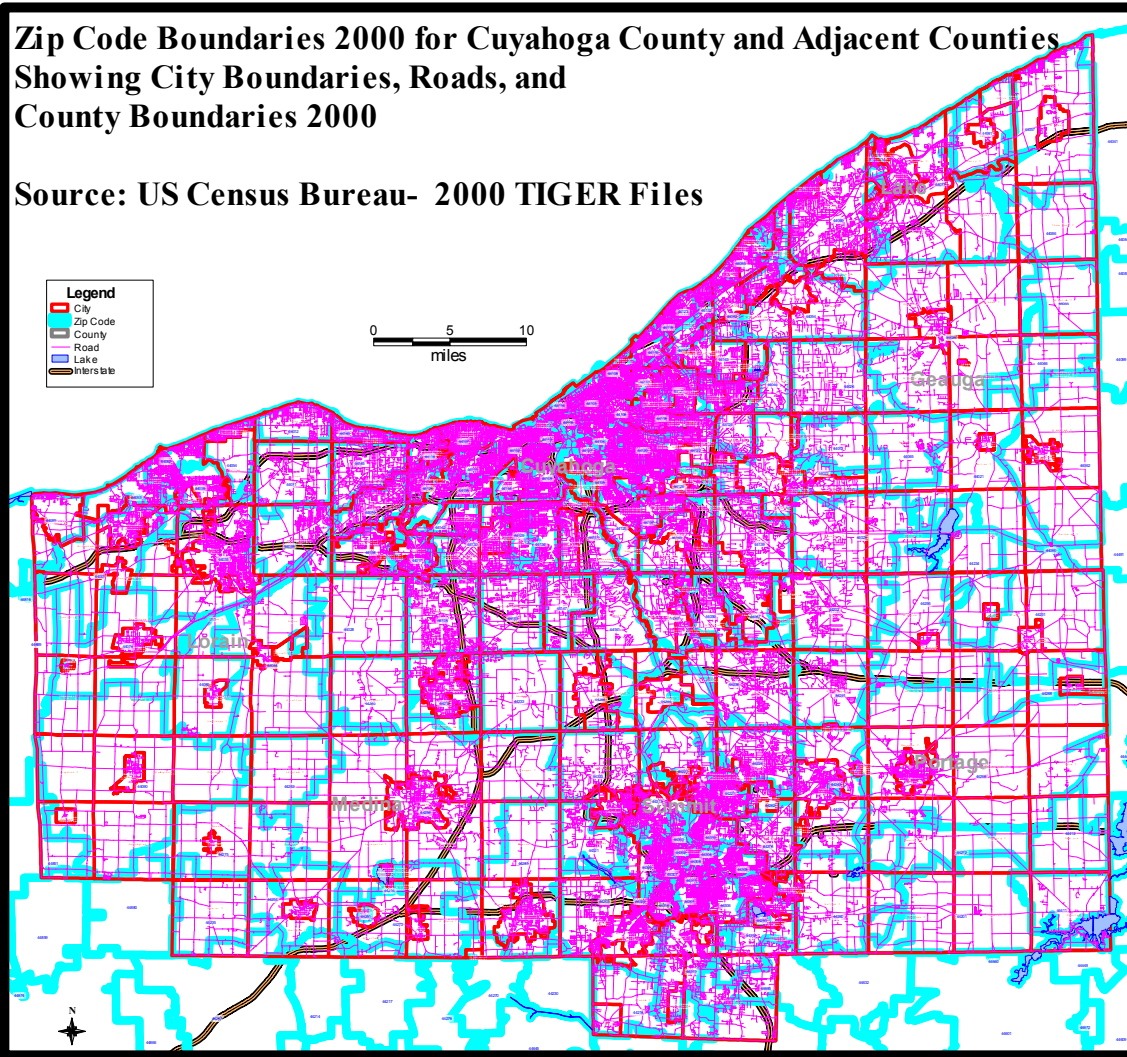

Zip Code Boundaries 2000 for Cuyahoga County and Adjacent Counties Showing City Boundaries, Roads, and County Boundaries 2000

Source: US Census Bureau- 2000 TIGER Files

Legend

- City
- Zip Code
- County
- Road
- Lake
- Interstate